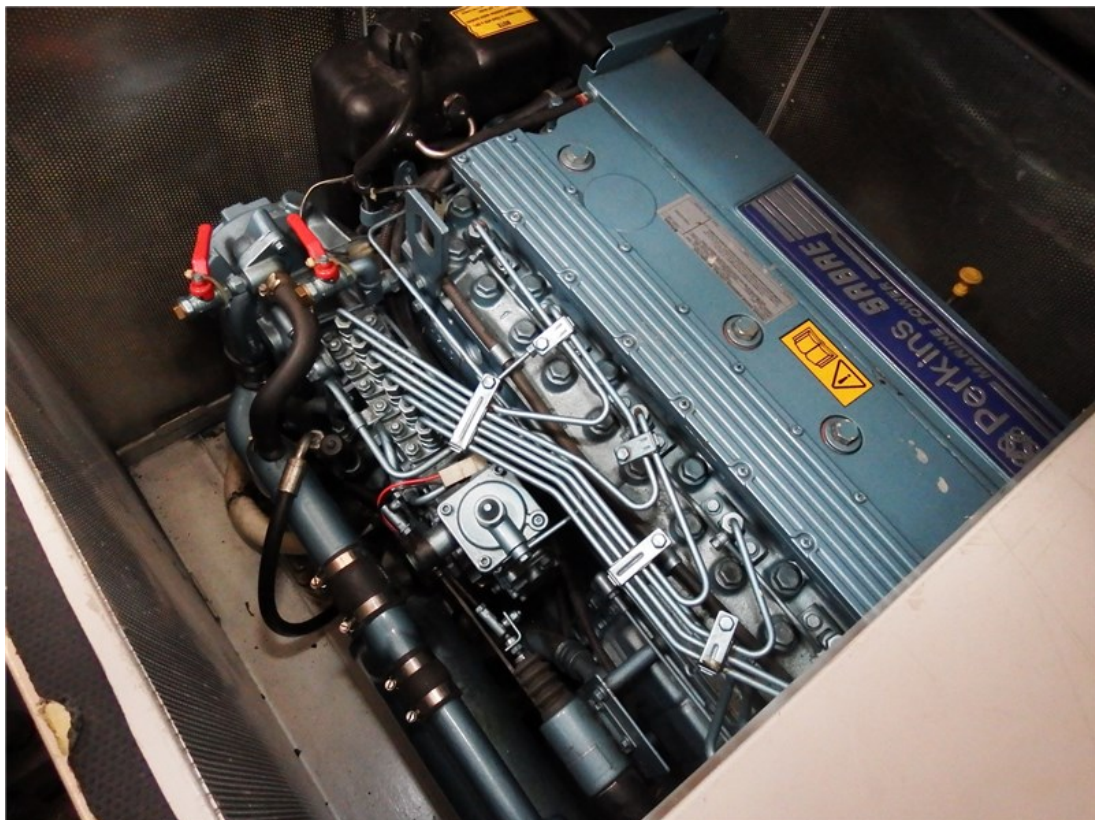

ELBURG YACHTING®

international yachtbrokers

Gegevens worden geacht juist te zijn, doch worden niet gegarandeerd. - Whilst every care has been taken in the preparation of the particulars, their correctness is not guaranteed.

J.P. Broekhovenstraat 37
8081 HB Elburg
The Netherlands

Reference number
B19093466

info@elburgyachting.nl
www.elburgyachting.nl
+31 525 68 68 68