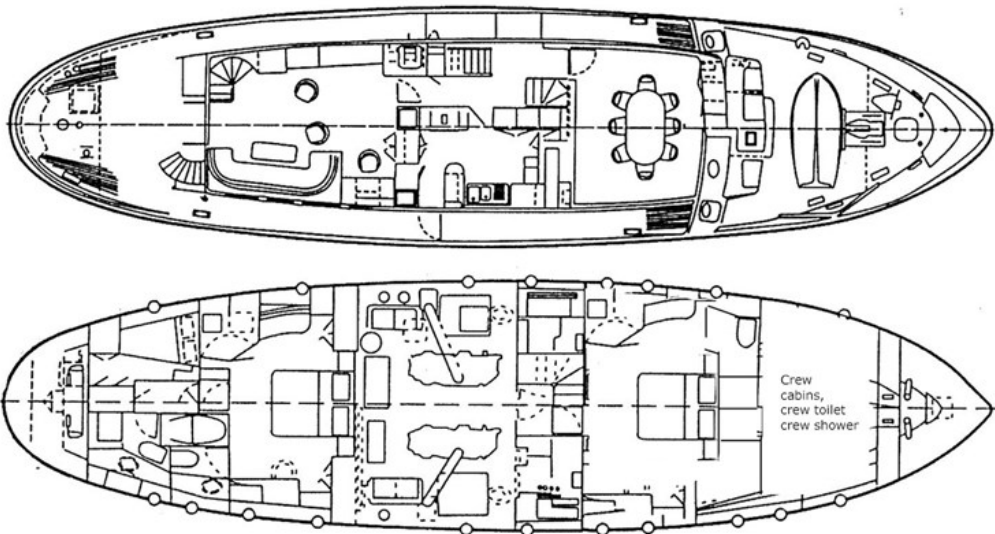

J.P. Broekhovenstraat 37
8081 HB Elburg
The Netherlands

Reference number
B20103607

info@elburgyachting.nl
www.elburgyachting.nl
+31 525 68 68 68

ELBURG YACHTING[®]

international yachtbrokers

Gegevens worden geacht juist te zijn, doch worden niet gegarandeerd. - Whilst every care has been taken in the preparation of the particulars, their correctness is not guaranteed.