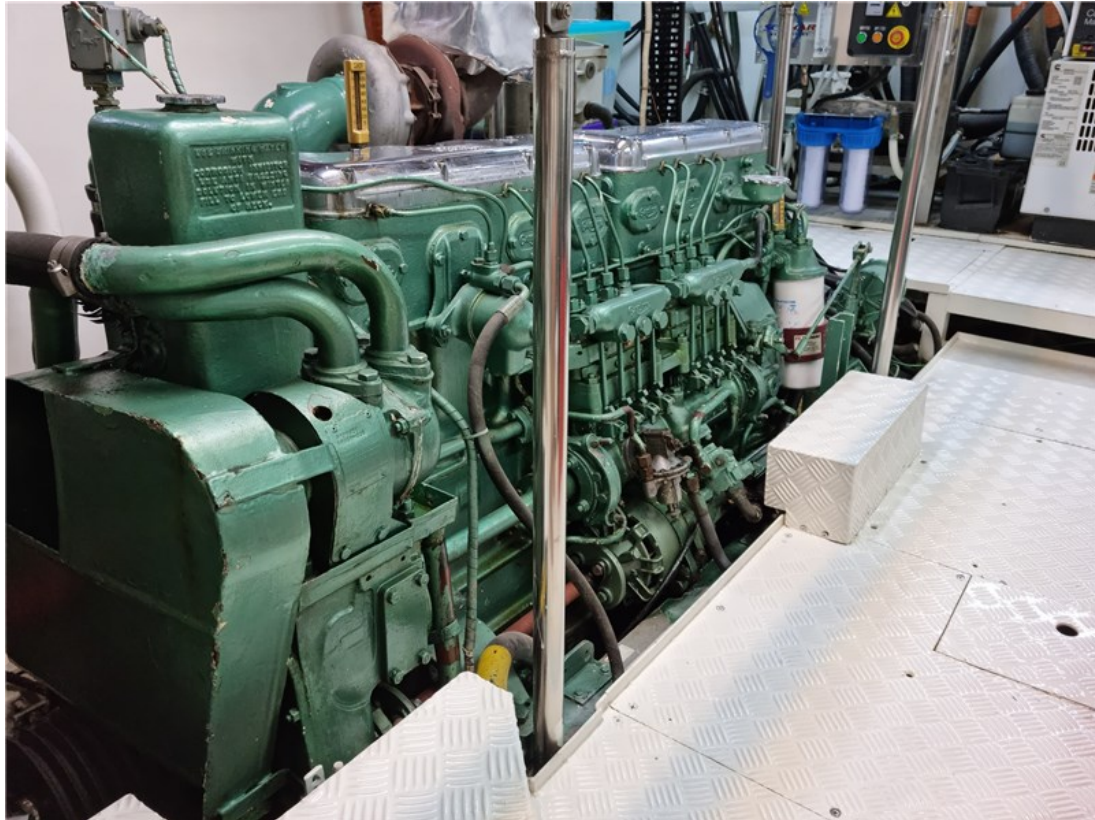

J.P. Broekhovenstraat 37
8081 HB Elburg
The Netherlands

Reference number
B20103607

info@elburgyachting.nl
www.elburgyachting.nl
+31 525 68 68 68

ELBURG YACHTING®

international yachtbrokers

Gegevens worden geacht juist te zijn, doch worden niet gegarandeerd. - Whilst every care has been taken in the preparation of the particulars, their correctness is not guaranteed.