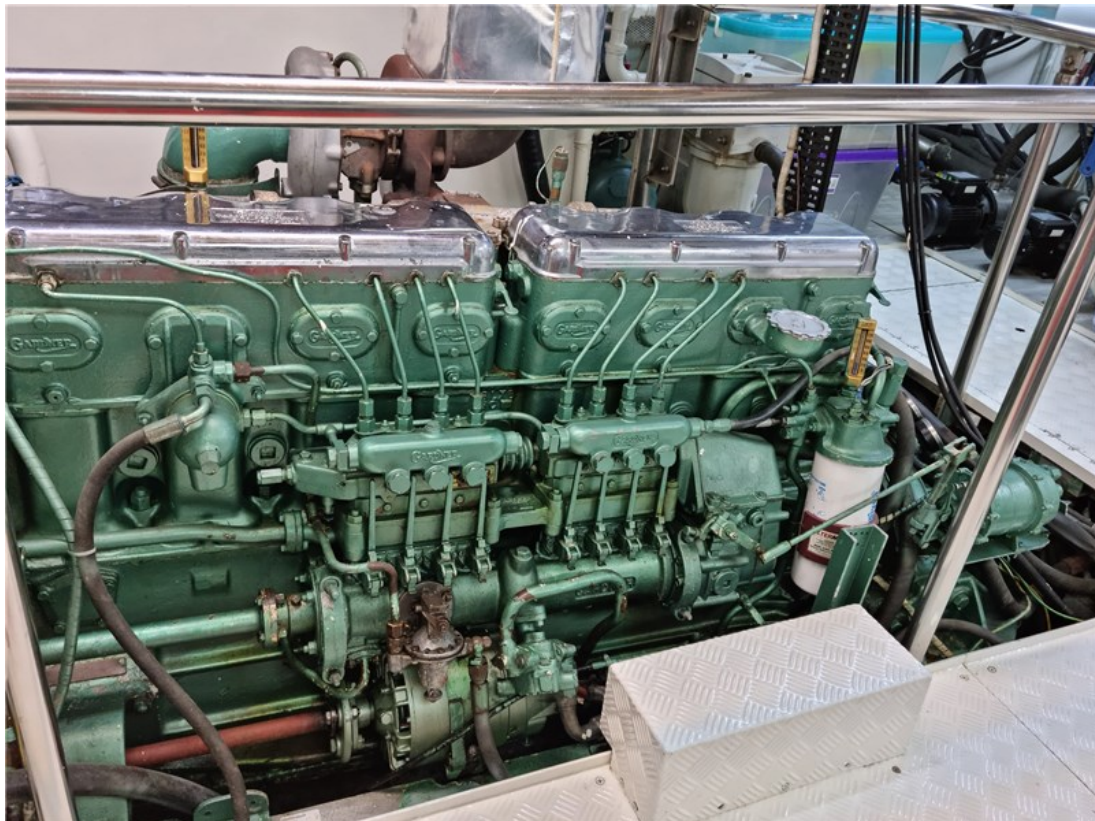

J.P. Broekhovenstraat 37
8081 HB Elburg
The Netherlands

Reference number
B20103607

info@elburgyachting.nl
www.elburgyachting.nl
+31 525 68 68 68

ELBURG YACHTING[®]

international yachtbrokers

Gegevens worden geacht juist te zijn, doch worden niet gegarandeerd. - Whilst every care has been taken in the preparation of the particulars, their correctness is not guaranteed.