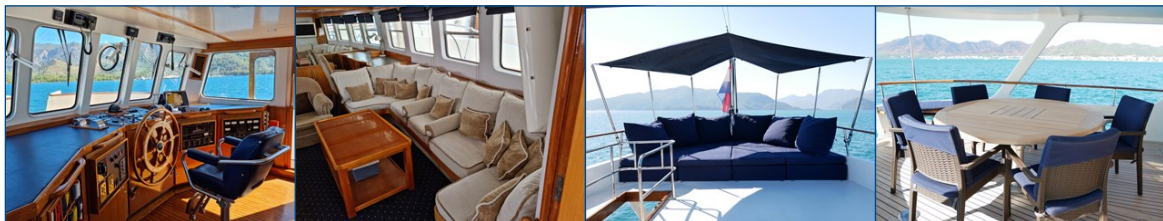

- 📏 Appr. 26.00 x 6.10 x 1.92 m
- ⚙️ W.A. Souter & Son
- 👤 John Sharp
- 🕒 1985 - Refit 1998
- € nvt
- 🚗 2 x 240 pk Gardner 8LXCT
- 🛏️ 3 x + 4 crew cabins
- ⚓ On request
- 💡 Sold under condition
- € € 645.000,-

Gegevens worden geacht juist te zijn, doch worden niet gegarandeerd. - Whilst every care has been taken in the preparation of the particulars, their correctness is not guaranteed.

J.P. Broekhovenstraat 37
8081 HB Elburg
The Netherlands

Reference number
B20103607

info@elburgyachting.nl
www.elburgyachting.nl
+31 525 68 68 68