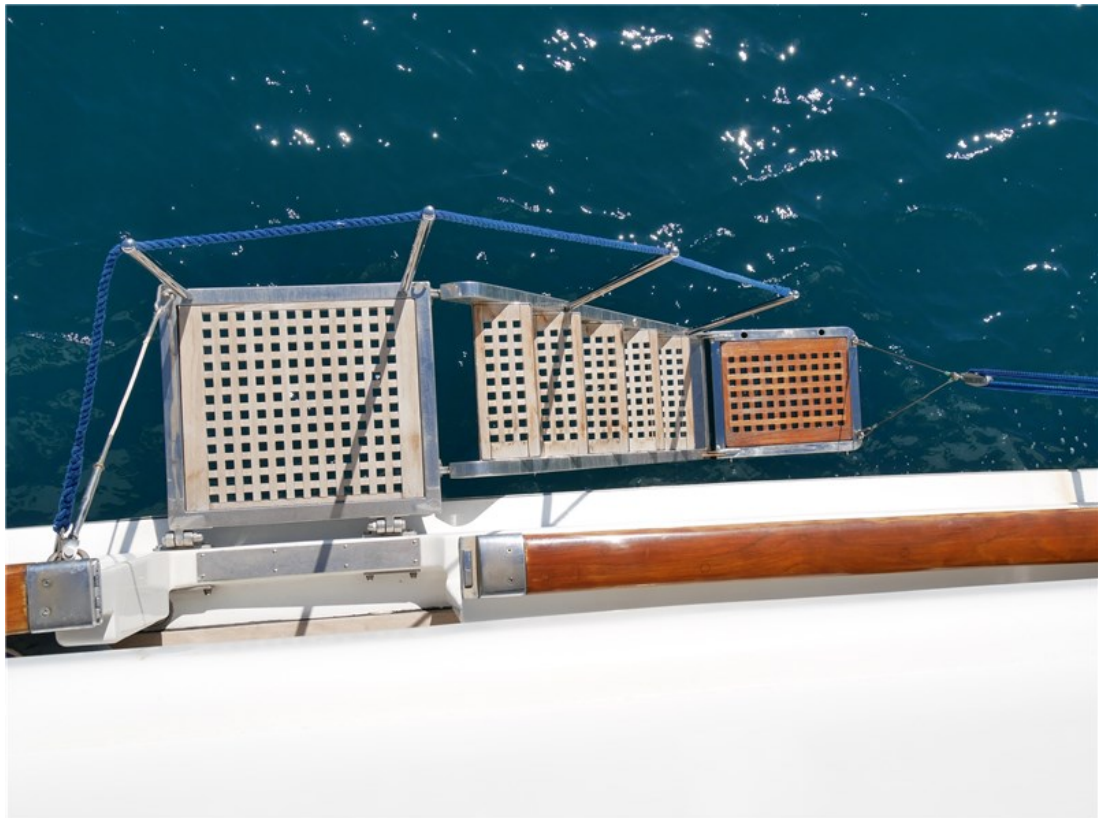

J.P. Broekhovenstraat 37
8081 HB Elburg
The Netherlands

Reference number
B20103607

info@elburgyachting.nl
www.elburgyachting.nl
+31 525 68 68 68

ELBURG YACHTING®

international yachtbrokers

Gegevens worden geacht juist te zijn, doch worden niet gegarandeerd. - Whilst every care has been taken in the preparation of the particulars, their correctness is not guaranteed.