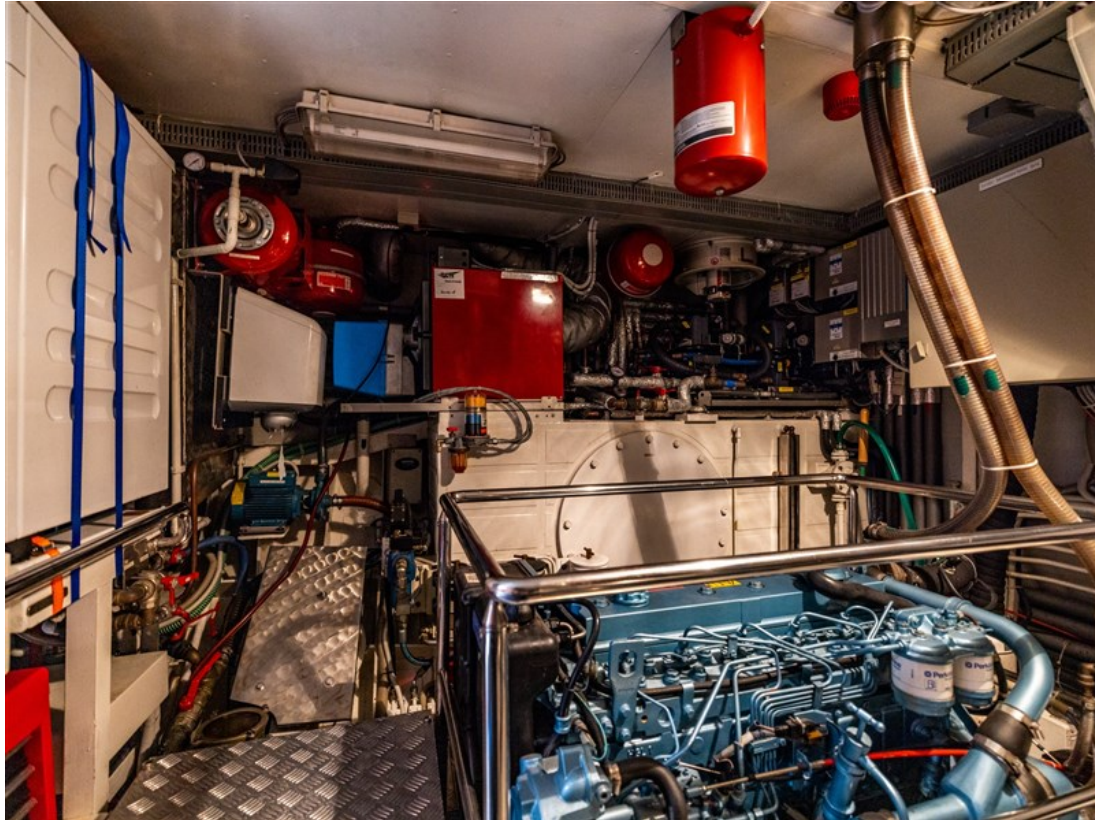

ELBURG YACHTING®

international yachtbrokers

Gegevens worden geacht juist te zijn, doch worden niet gegarandeerd. - Whilst every care has been taken in the preparation of the particulars, their correctness is not guaranteed.

J.P. Broekhovenstraat 37
8081 HB Elburg
The Netherlands

Reference number
B21113789

info@elburgyachting.nl
www.elburgyachting.nl
+31 525 68 68 68