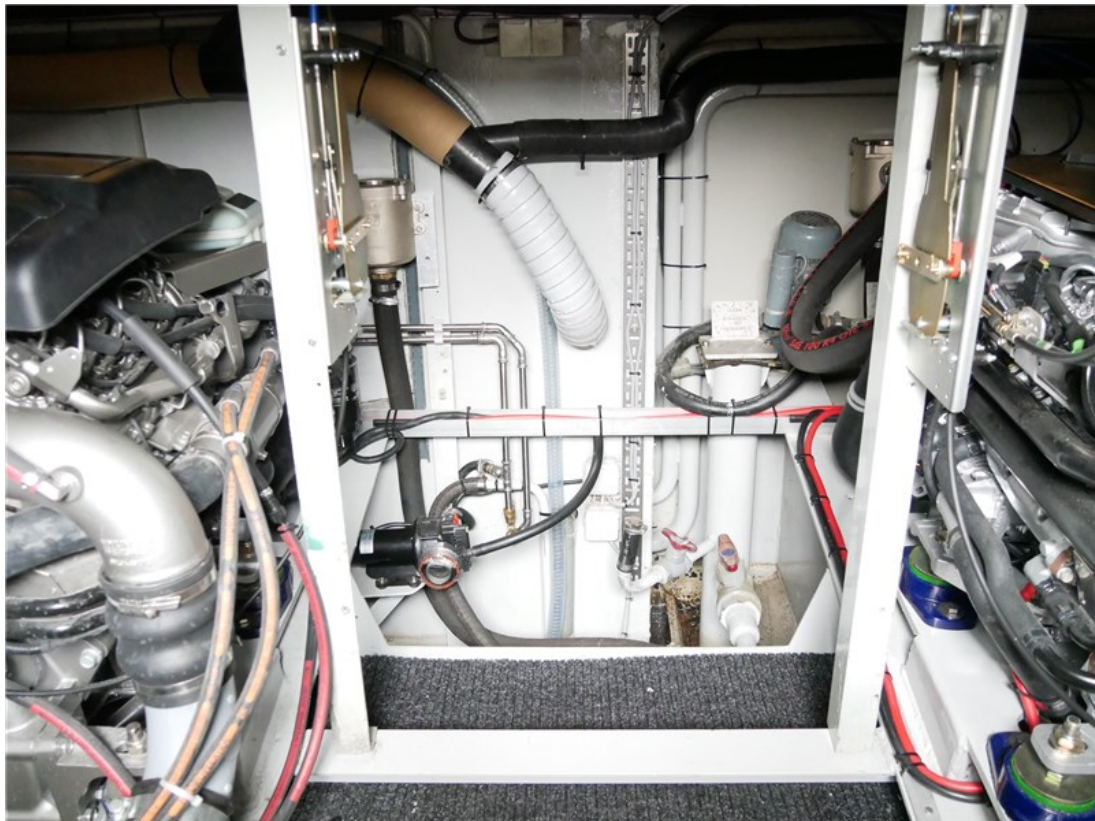

ELBURG YACHTING®

international yachtbrokers

Gegevens worden geacht juist te zijn, doch worden niet gegarandeerd. - Whilst every care has been taken in the preparation of the particulars, their correctness is not guaranteed.

J.P. Broekhovenstraat 37
8081 HB Elburg
The Netherlands

Reference number
B22033830

info@elburgyachting.nl
www.elburgyachting.nl
+31 525 68 68 68