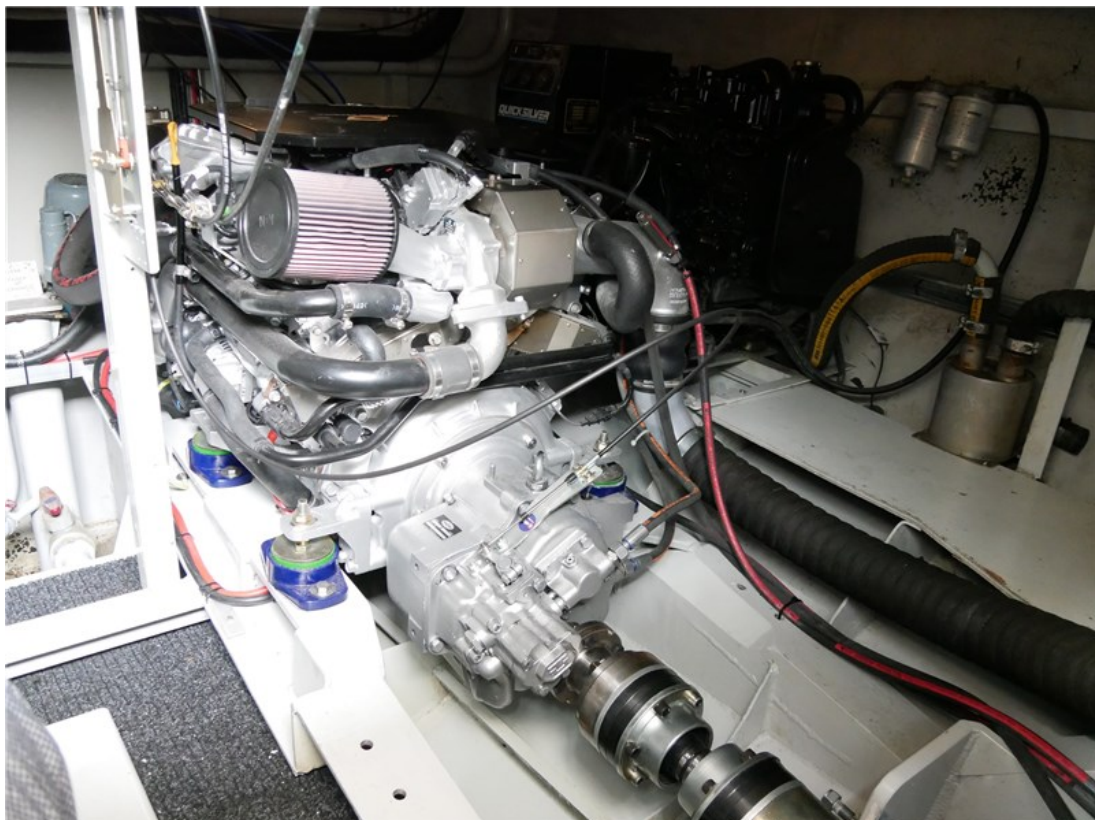

ELBURG YACHTING®

international yachtbrokers

Gegevens worden geacht juist te zijn, doch worden niet gegarandeerd. - Whilst every care has been taken in the preparation of the particulars, their correctness is not guaranteed.

J.P. Broekhovenstraat 37
8081 HB Elburg
The Netherlands

Reference number
B22033830

info@elburgyachting.nl
www.elburgyachting.nl
+31 525 68 68 68