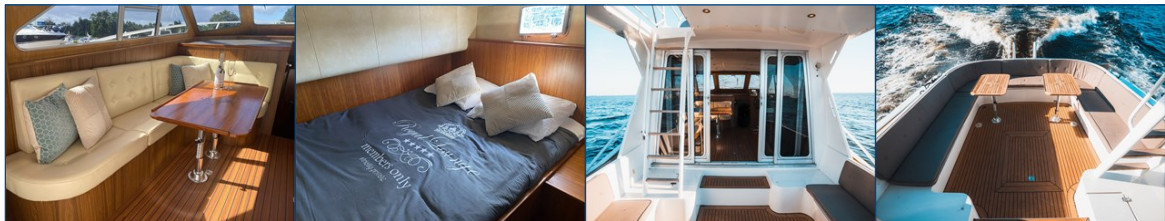

ELBURG YACHTING®

international yachtbrokers

- 📏 Appr. 14.00 x 4.30 x 1.10 m
- 🏴 Striker Yacht - USA
- 🚢 Striker Yacht - USA
- 🕒 1976
- CE -
- 🚗 2 x 270 pk Hyundai (2021)
- 🚗 2 x
- 🚢 Elburg Yachting
- 💡 Price reduced
- € € 119.000,- Ex. BTW

Reference number
B22033830

info@elburgyachting.nl
www.elburgyachting.nl
+31 525 68 68 68

ELBURG YACHTING[®]

international yachtbrokers

Solid and sporty built Striker 45 F with a tough look and equipped with hardtop on flybridge, large foredeck, outdoor cushions, stainless steel bollards aft deck, high railing, 220 Volt throughout the yacht, Hyundai EMC engine management monitor 2 x aluminium sliding door to spacious open cockpit, storage space under cockpit sofa, adjustable coffee table, cockpit lighting, stairs with teak steps to flybridge, Fusion audio system on flybridge, 2 x windshield wiper. Completely new panelling (2017), all technology and engines renewed in 2021!