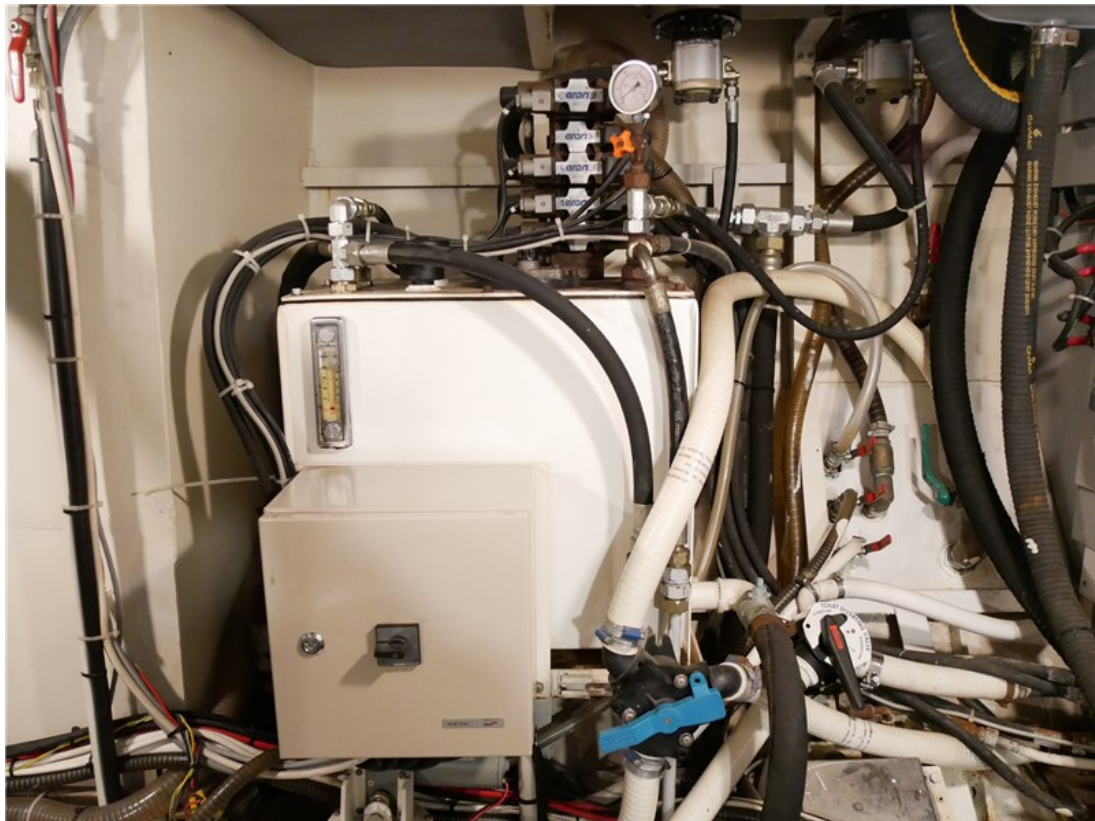

J.P. Broekhovenstraat 37
8081 HB Elburg
The Netherlands

Reference number
B22053845

info@elburgyachting.nl
www.elburgyachting.nl
+31 525 68 68 68

ELBURG YACHTING[®]

international yachtbrokers

Gegevens worden geacht juist te zijn, doch worden niet gegarandeerd. - Whilst every care has been taken in the preparation of the particulars, their correctness is not guaranteed.