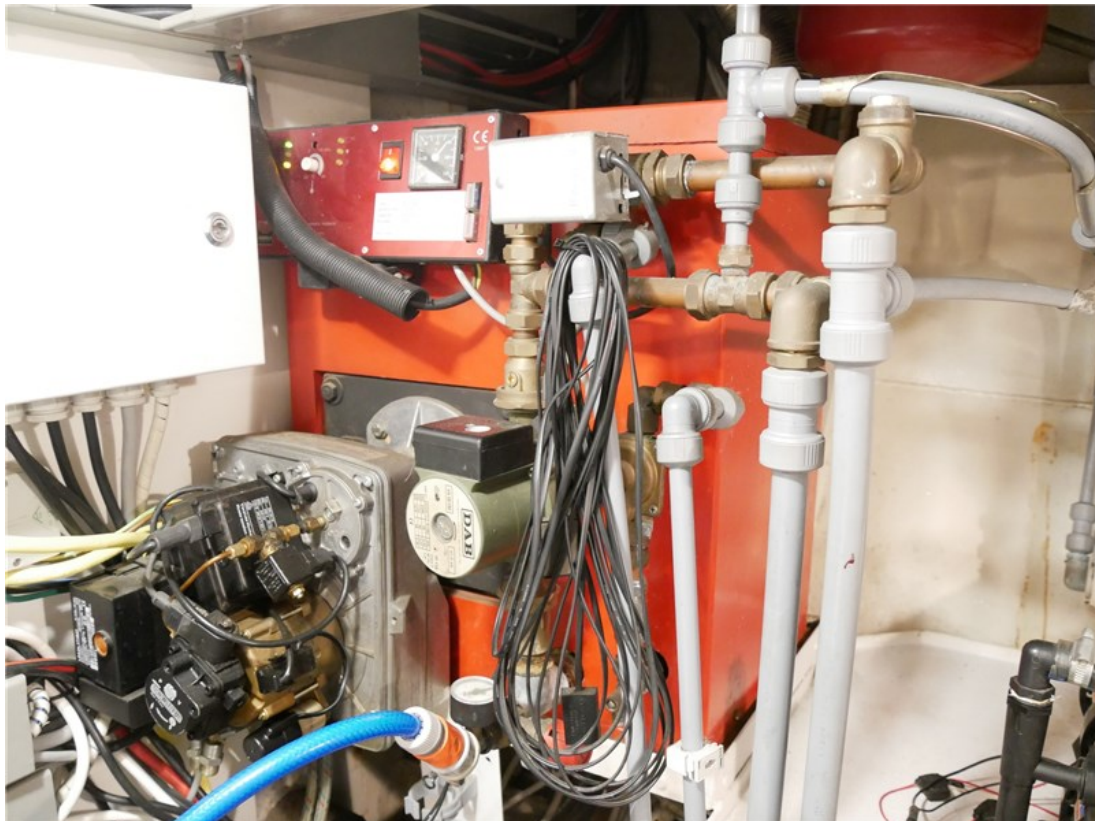

J.P. Broekhovenstraat 37
8081 HB Elburg
The Netherlands

Reference number
B22053845

info@elburgyachting.nl
www.elburgyachting.nl
+31 525 68 68 68

ELBURG YACHTING[®]

international yachtbrokers

Gegevens worden geacht juist te zijn, doch worden niet gegarandeerd. - Whilst every care has been taken in the preparation of the particulars, their correctness is not guaranteed.