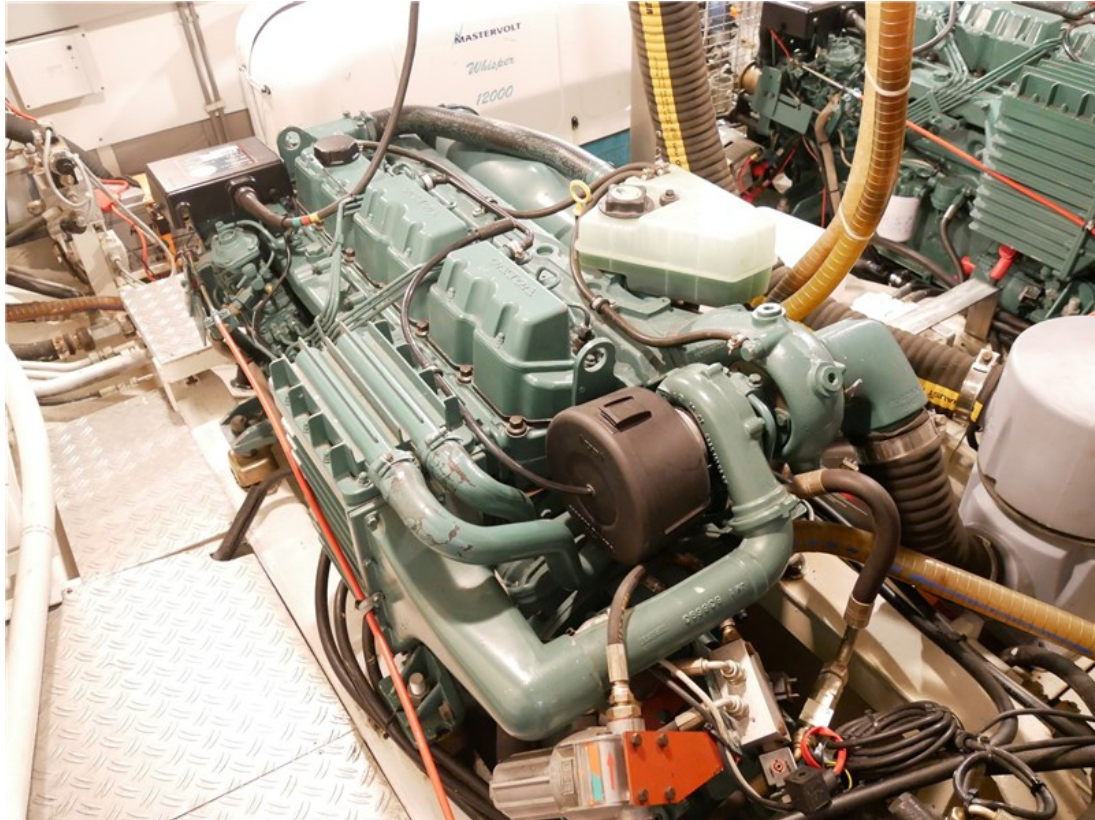

J.P. Broekhovenstraat 37
8081 HB Elburg
The Netherlands

Reference number
B22053845

info@elburgyachting.nl
www.elburgyachting.nl
+31 525 68 68 68

ELBURG YACHTING®

international yachtbrokers

Gegevens worden geacht juist te zijn, doch worden niet gegarandeerd. - Whilst every care has been taken in the preparation of the particulars, their correctness is not guaranteed.