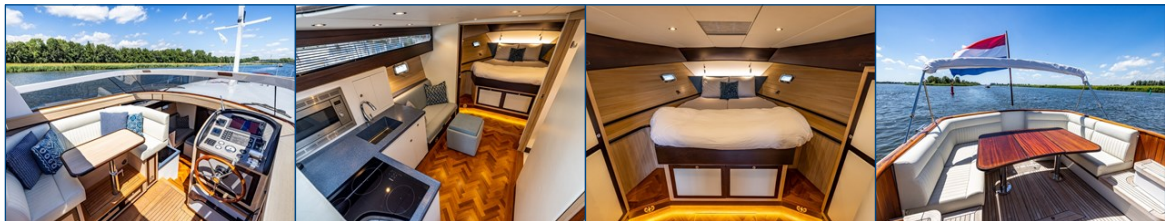

ELBURG YACHTING®

international yachtbrokers

Super van Craft River 13.20

- 📏 Appr. 13.20 x 4.00 x 1.10 m
- 🏢 Klaassen Shipyards - Voorschoten
- 🏠 Sea Level yacht Design
- 🕒 2012
- CE C
- 🚗 1 x 215 pk Volkswagen TDI V6
- 🛖 1 x
- ⚓ Elburg Yachting
- 💡 Sold under condition
- € Price on request