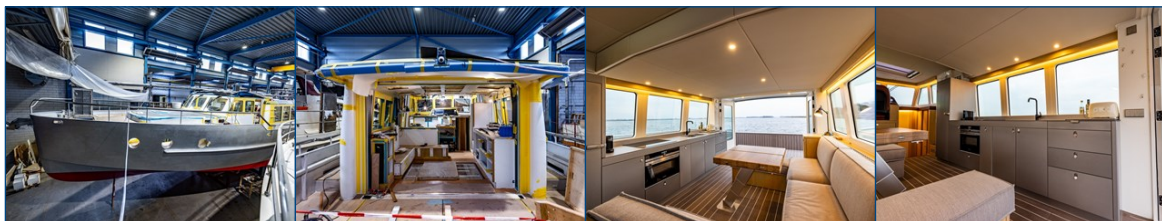

ELBURG YACHTING®

international yachtbrokers

- 📏 Appr. 15.97 x 4.97 x 0.85 m
- 🏗️ KM Yachtbuilders - NL
- 🏗️ Dykstra Naval Architects - NL
- 🕒 2022 - 2023
- ⚙️ A
- 🚗 2 x 250 pk Yanmar 4LV250
- 🚗 2 x
- ⚓ On request
- 💡 For sale
- € € 1.425.000,- Ex. BTW

Gegevens worden geacht juist te zijn, doch worden niet gegarandeerd. - Whilst every care has been taken in the preparation of the particulars, their correctness is not guaranteed.

J.P. Broekhovenstraat 37
8081 HB Elburg
The Netherlands

Reference number
B22083908

info@elburgyachting.nl
www.elburgyachting.nl
+31 525 68 68 68