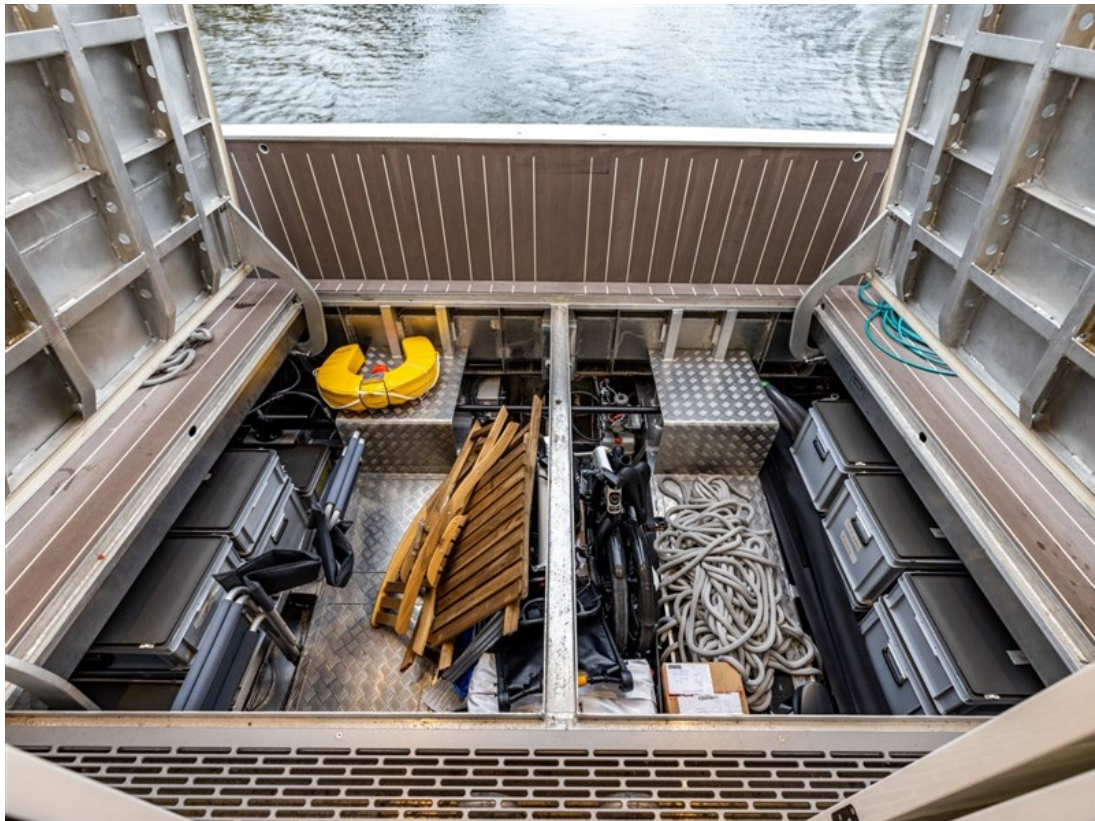

J.P. Broekhovenstraat 37
8081 HB Elburg
The Netherlands

Reference number
B22083908

info@elburgyachting.nl
www.elburgyachting.nl
+31 525 68 68 68

ELBURG YACHTING[®]

international yachtbrokers

Gegevens worden geacht juist te zijn, doch worden niet gegarandeerd. - Whilst every care has been taken in the preparation of the particulars, their correctness is not guaranteed.