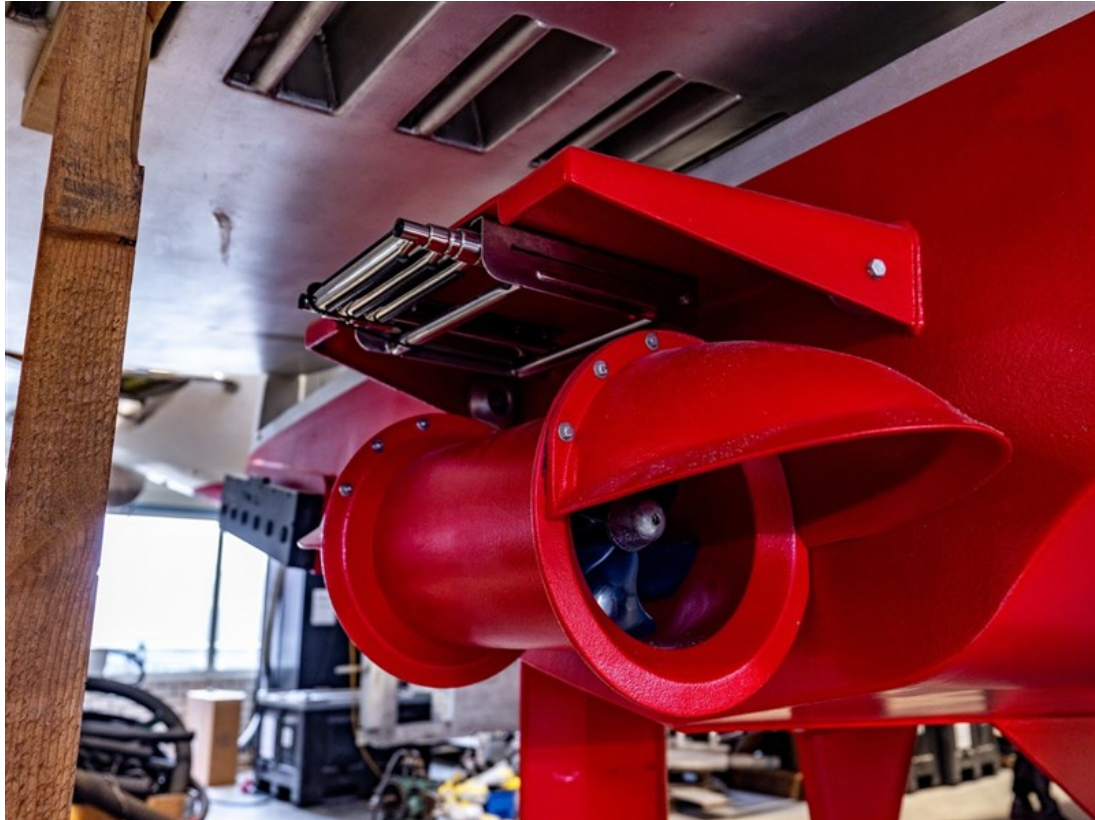

ELBURG YACHTING®

international yachtbrokers

Gegevens worden geacht juist te zijn, doch worden niet gegarandeerd. - Whilst every care has been taken in the preparation of the particulars, their correctness is not guaranteed.

J.P. Broekhovenstraat 37
8081 HB Elburg
The Netherlands

Reference number
B22083908

info@elburgyachting.nl
www.elburgyachting.nl
+31 525 68 68 68