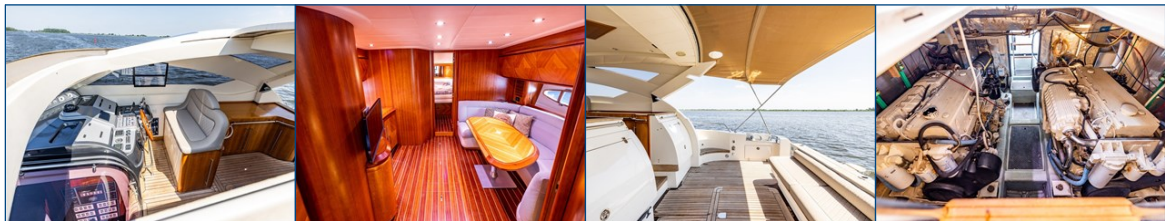

- 📏 Appr. 16.50 x 4.60 x 1.00 m
- 🏭 Cayman Yachts - Italia
- 🏭 Cayman Yachts - Italia
- 🕒 2004
- ⚖️ B
- 🚗 2 x 650 pk Cummins QSM
- 🛖 3 x
- ⚓ Elburg Yachting
- 💡 Sold
- € € 249.500,-

Gegevens worden geacht juist te zijn, doch worden niet gegarandeerd. - Whilst every care has been taken in the preparation of the particulars, their correctness is not guaranteed.

J.P. Broekhovenstraat 37
8081 HB Elburg
The Netherlands

Reference number
B22093919

info@elburgyachting.nl
www.elburgyachting.nl
+31 525 68 68 68