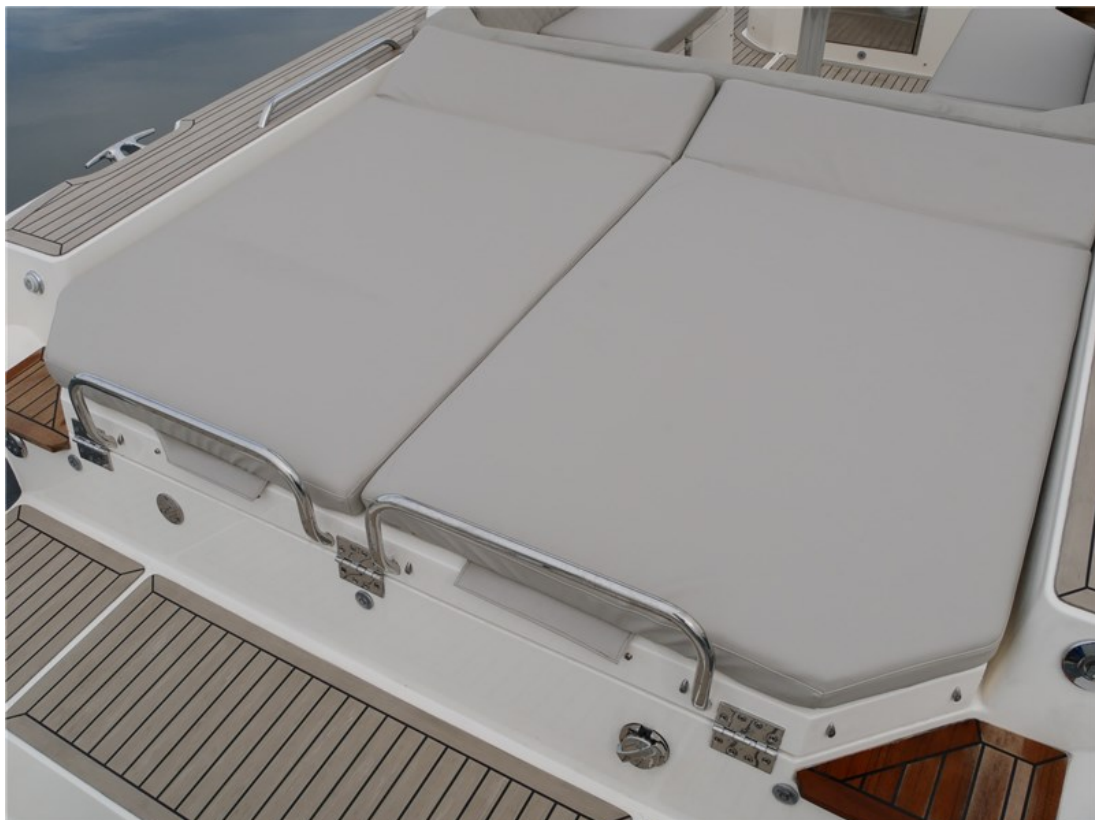

ELBURG YACHTING®

international yachtbrokers

Gegevens worden geacht juist te zijn, doch worden niet gegarandeerd. - Whilst every care has been taken in the preparation of the particulars, their correctness is not guaranteed.

J.P. Broekhovenstraat 37
8081 HB Elburg
The Netherlands

Reference number
B22093924

info@elburgyachting.nl
www.elburgyachting.nl
+31 525 68 68 68