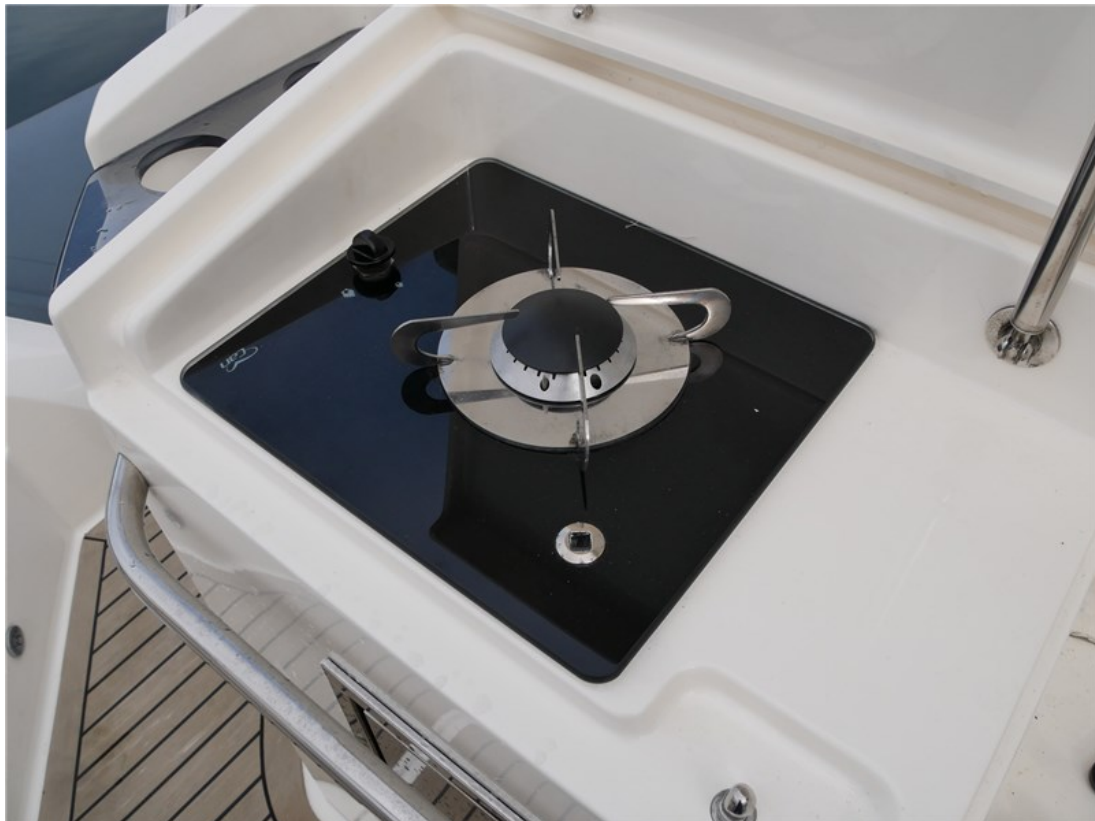

ELBURG YACHTING®

international yachtbrokers

Gegevens worden geacht juist te zijn, doch worden niet gegarandeerd. - Whilst every care has been taken in the preparation of the particulars, their correctness is not guaranteed.

J.P. Broekhovenstraat 37
8081 HB Elburg
The Netherlands

Reference number
B22093924

info@elburgyachting.nl
www.elburgyachting.nl
+31 525 68 68 68