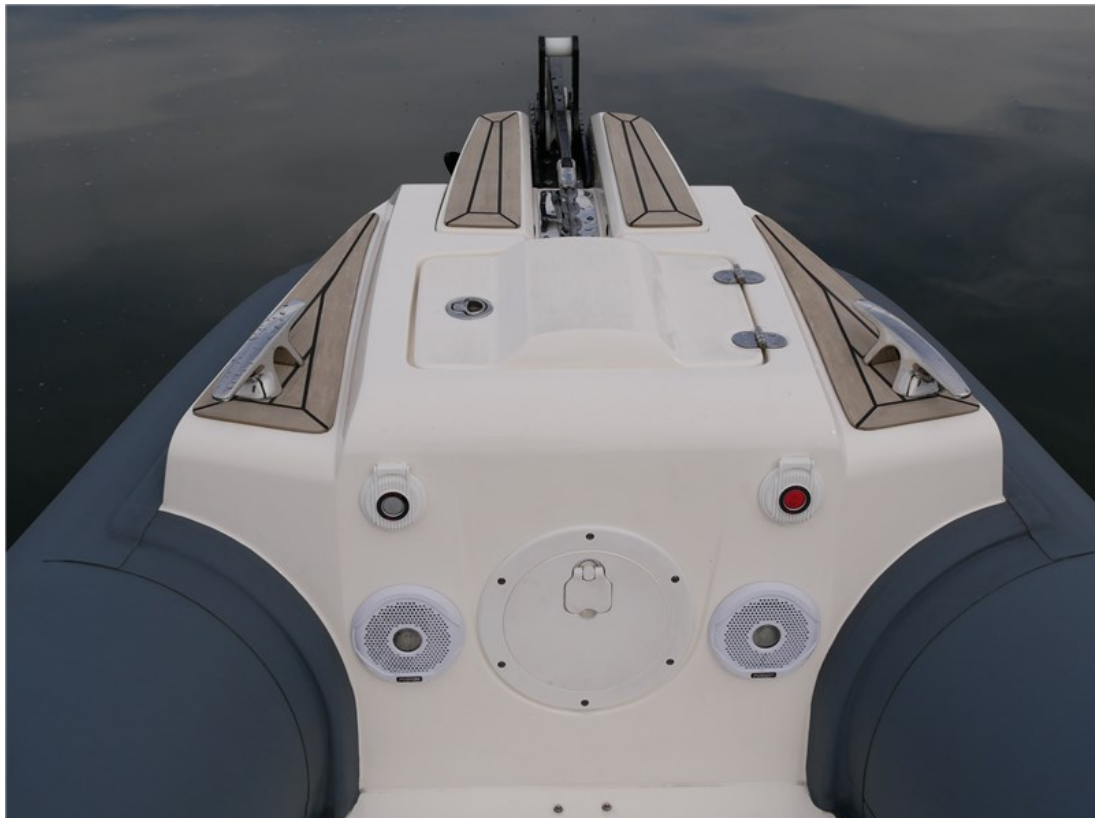

ELBURG YACHTING®

international yachtbrokers

Gegevens worden geacht juist te zijn, doch worden niet gegarandeerd. - Whilst every care has been taken in the preparation of the particulars, their correctness is not guaranteed.

J.P. Broekhovenstraat 37
8081 HB Elburg
The Netherlands

Reference number
B22093924

info@elburgyachting.nl
www.elburgyachting.nl
+31 525 68 68 68