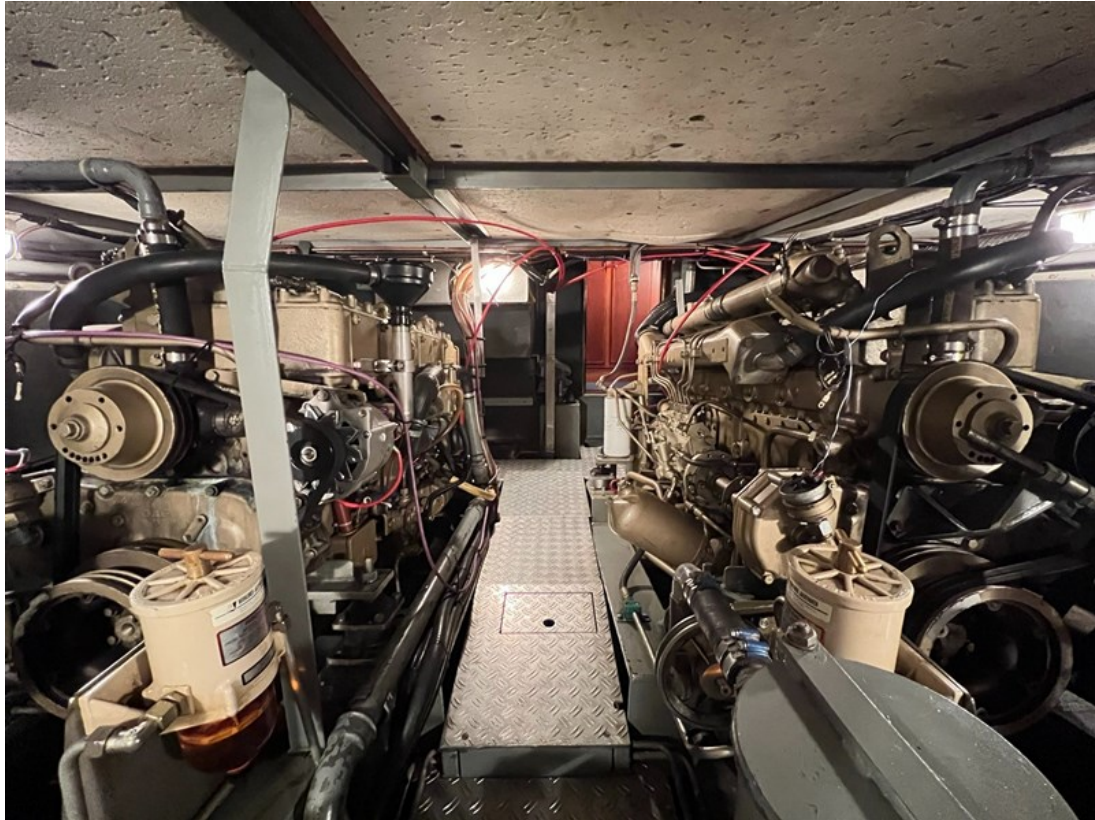

J.P. Broekhovenstraat 37
8081 HB Elburg
The Netherlands

Reference number
B22093928

info@elburgyachting.nl
www.elburgyachting.nl
+31 525 68 68 68

ELBURG YACHTING[®]

international yachtbrokers

Gegevens worden geacht juist te zijn, doch worden niet gegarandeerd. - Whilst every care has been taken in the preparation of the particulars, their correctness is not guaranteed.