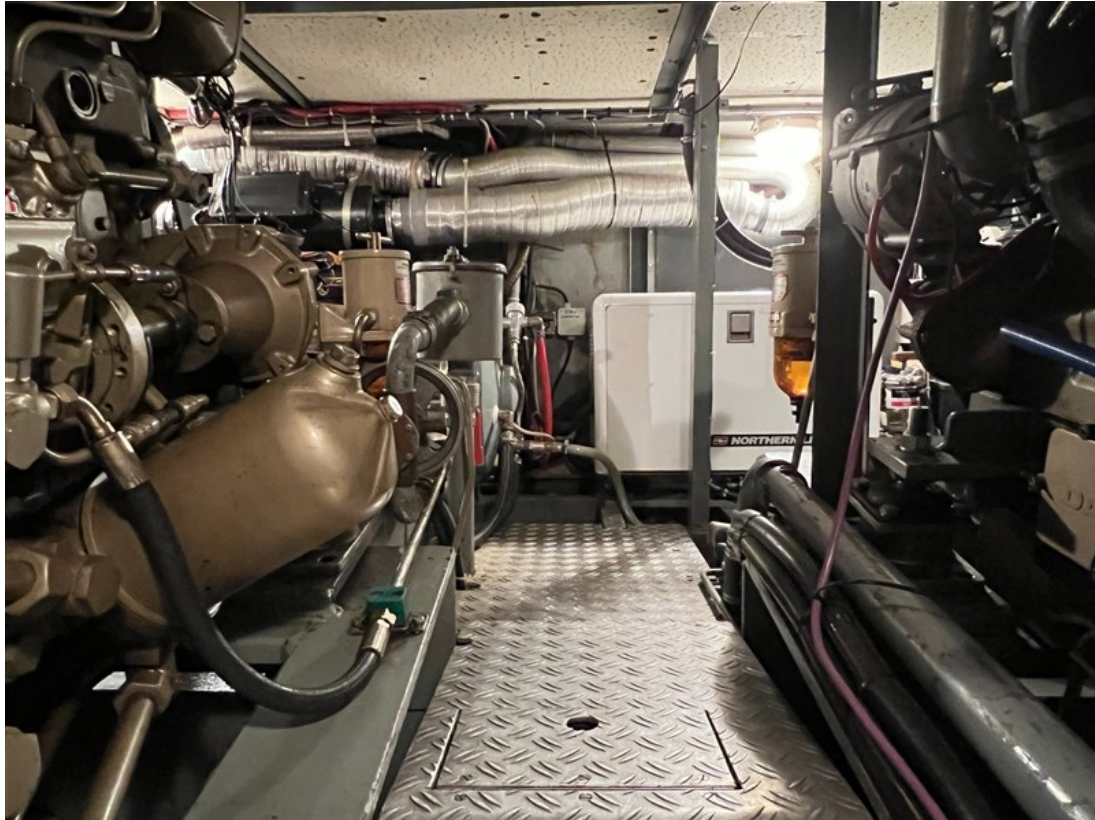

J.P. Broekhovenstraat 37
8081 HB Elburg
The Netherlands

Reference number
B22093928

info@elburgyachting.nl
www.elburgyachting.nl
+31 525 68 68 68

ELBURG YACHTING[®]

international yachtbrokers

Gegevens worden geacht juist te zijn, doch worden niet gegarandeerd. - Whilst every care has been taken in the preparation of the particulars, their correctness is not guaranteed.