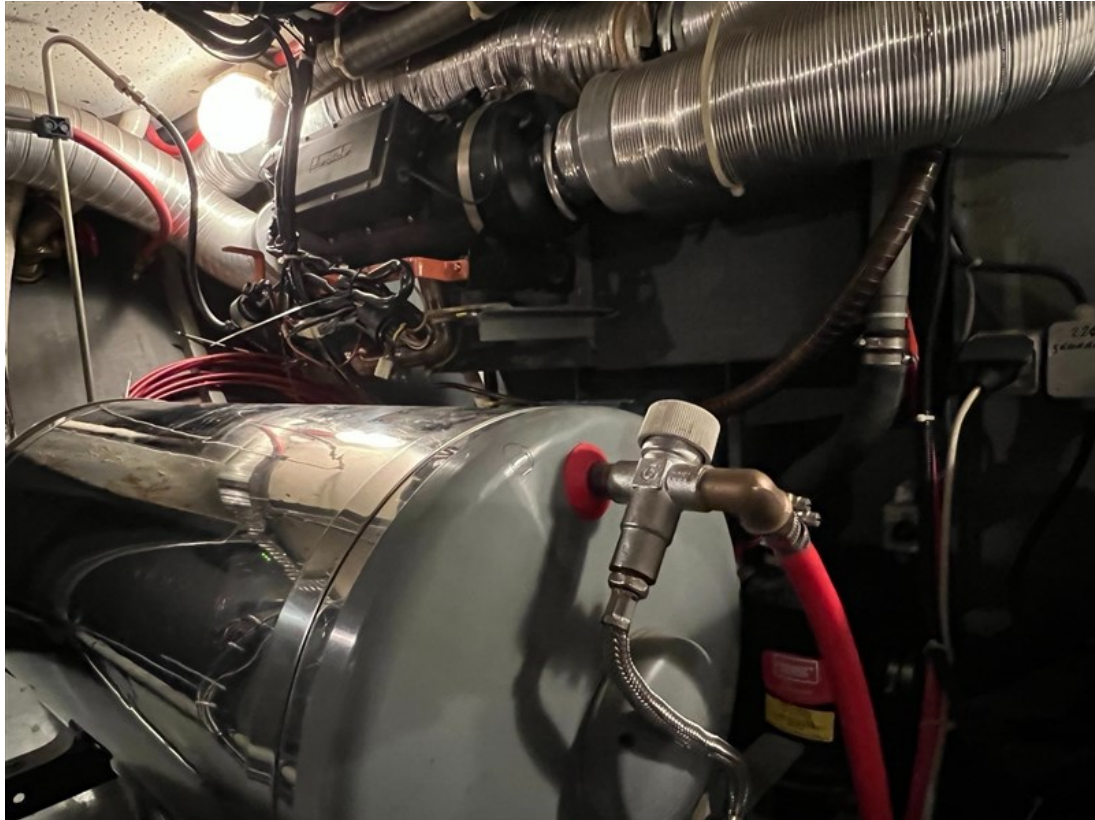

J.P. Broekhovenstraat 37
8081 HB Elburg
The Netherlands

Reference number
B22093928

info@elburgyachting.nl
www.elburgyachting.nl
+31 525 68 68 68

ELBURG YACHTING[®]

international yachtbrokers

Gegevens worden geacht juist te zijn, doch worden niet gegarandeerd. - Whilst every care has been taken in the preparation of the particulars, their correctness is not guaranteed.