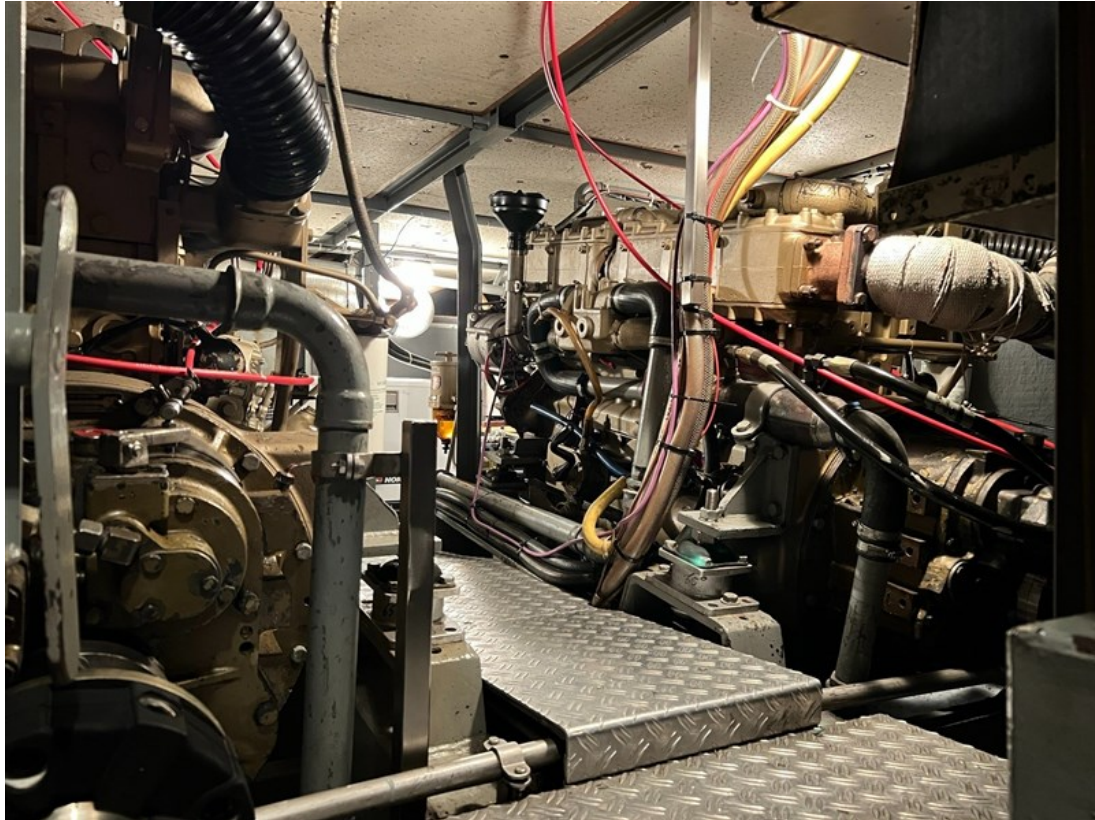

J.P. Broekhovenstraat 37
8081 HB Elburg
The Netherlands

Reference number
B22093928

info@elburgyachting.nl
www.elburgyachting.nl
+31 525 68 68 68

ELBURG YACHTING[®]

international yachtbrokers

Gegevens worden geacht juist te zijn, doch worden niet gegarandeerd. - Whilst every care has been taken in the preparation of the particulars, their correctness is not guaranteed.