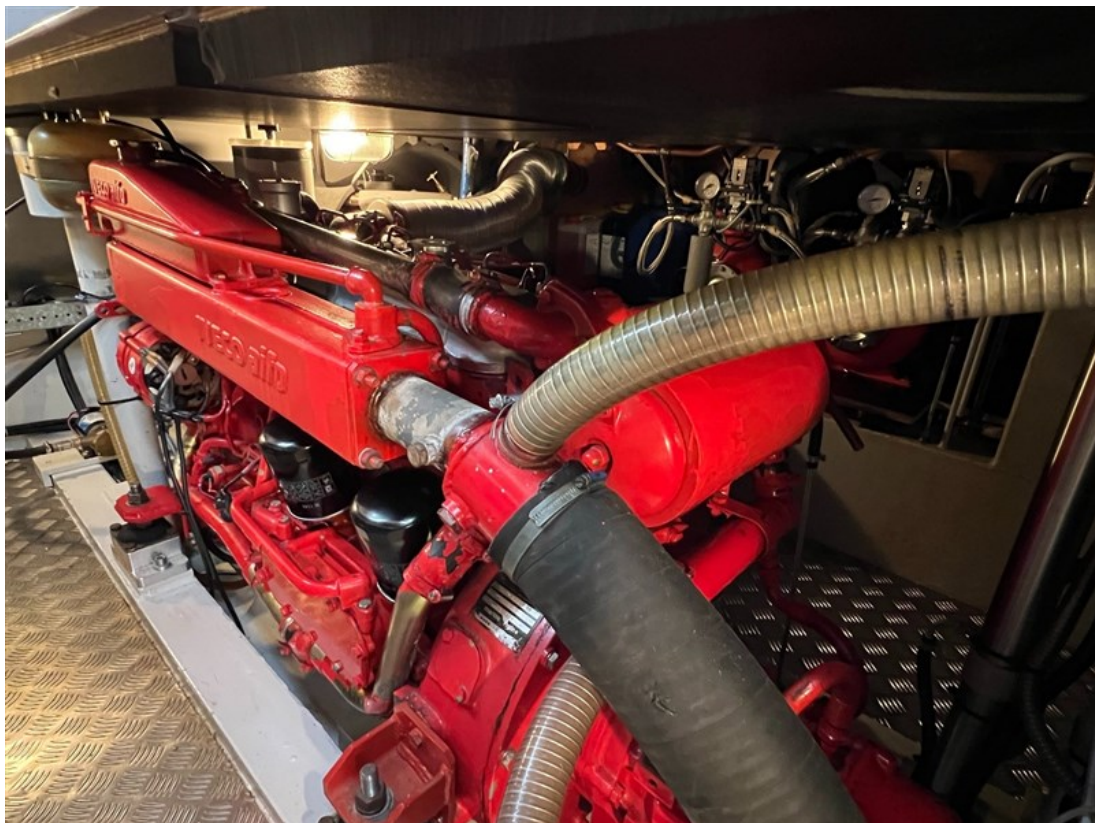

ELBURG YACHTING®

international yachtbrokers

Gegevens worden geacht juist te zijn, doch worden niet gegarandeerd. - Whilst every care has been taken in the preparation of the particulars, their correctness is not guaranteed.

J.P. Broekhovenstraat 37
8081 HB Elburg
The Netherlands

Reference number
B22113953

info@elburgyachting.nl
www.elburgyachting.nl
+31 525 68 68 68