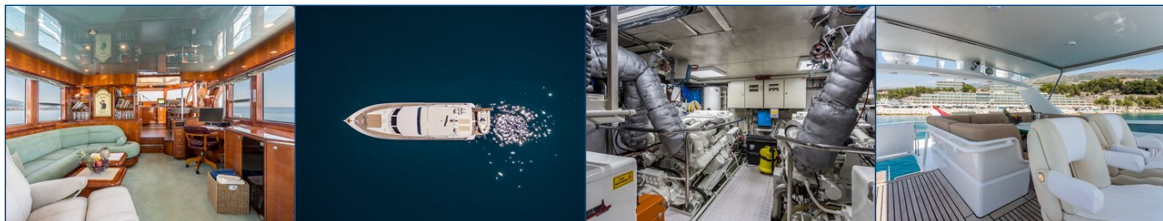

- 📏 Appr. 19.81 x 5.10 x 1.35 m
- 🏢 Moonen Shipyards - Den Bosch
- 🚢 NewCruise, Hamburg
- 🕒 1993 (refit 2022)
- ⚖️ nvt
- 🏭 2 x 820 pk MAN 10 cylinder
- 🛖 3 + 1 x crew
- ⚓ On request
- 💡 Sold
- € € 365.000,-

Gegevens worden geacht juist te zijn, doch worden niet gegarandeerd. - Whilst every care has been taken in the preparation of the particulars, their correctness is not guaranteed.

J.P. Broekhovenstraat 37
8081 HB Elburg
The Netherlands

Reference number
B22123961

info@elburgyachting.nl
www.elburgyachting.nl
+31 525 68 68 68