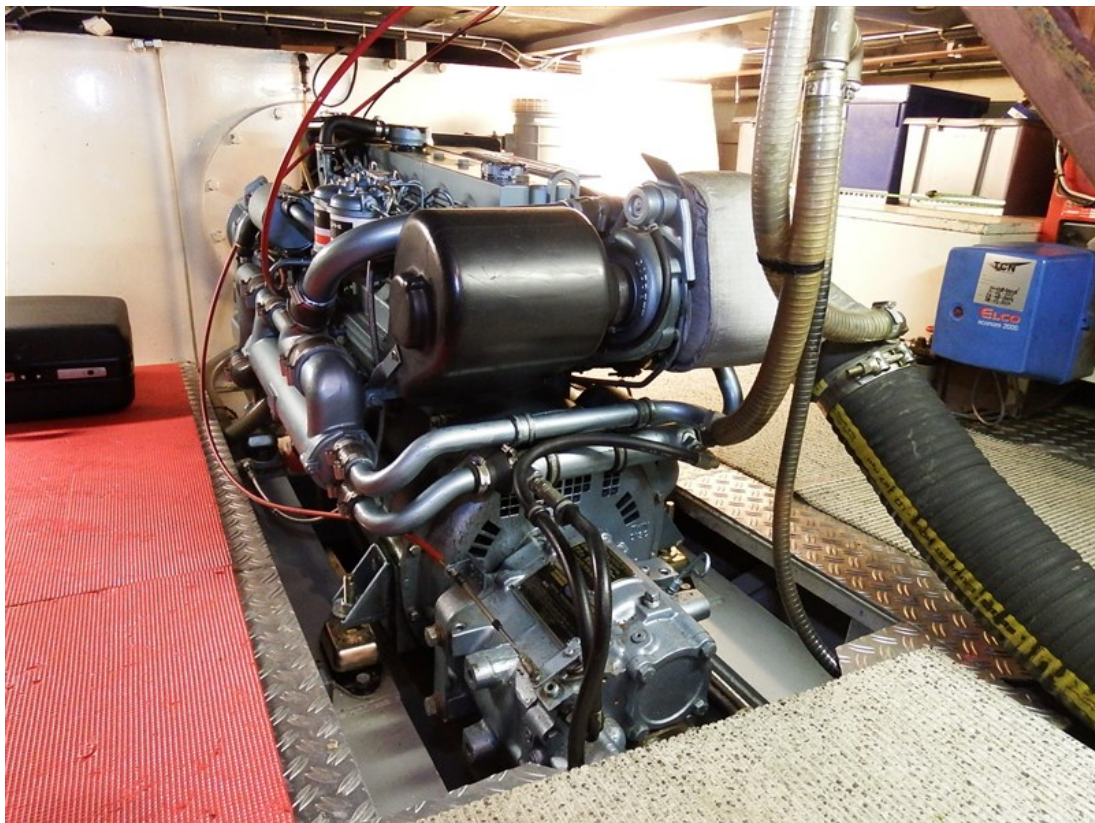

ELBURG YACHTING®

international yachtbrokers

Gegevens worden geacht juist te zijn, doch worden niet gegarandeerd. - Whilst every care has been taken in the preparation of the particulars, their correctness is not guaranteed.

J.P. Broekhovenstraat 37
8081 HB Elburg
The Netherlands

Reference number
B23033987

info@elburgyachting.nl
www.elburgyachting.nl
+31 525 68 68 68