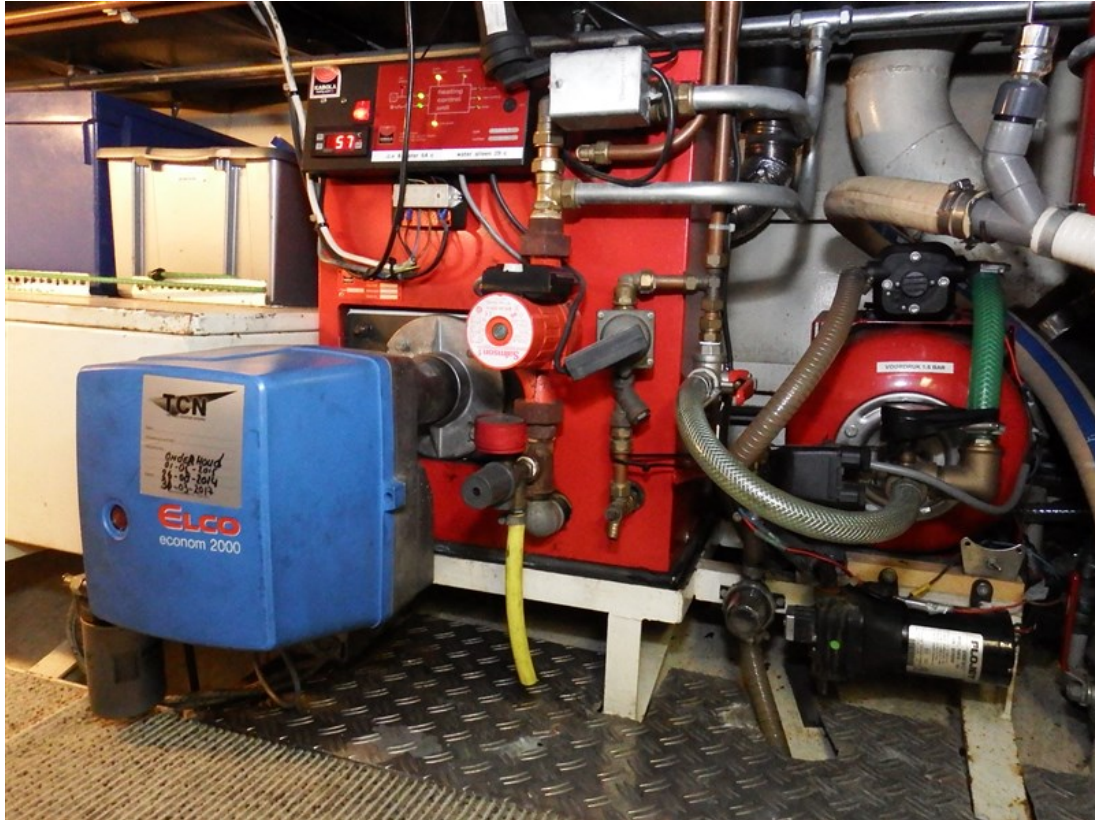

ELBURG YACHTING®

international yachtbrokers

Gegevens worden geacht juist te zijn, doch worden niet gegarandeerd. - Whilst every care has been taken in the preparation of the particulars, their correctness is not guaranteed.

J.P. Broekhovenstraat 37
8081 HB Elburg
The Netherlands

Reference number
B23033987

info@elburgyachting.nl
www.elburgyachting.nl
+31 525 68 68 68