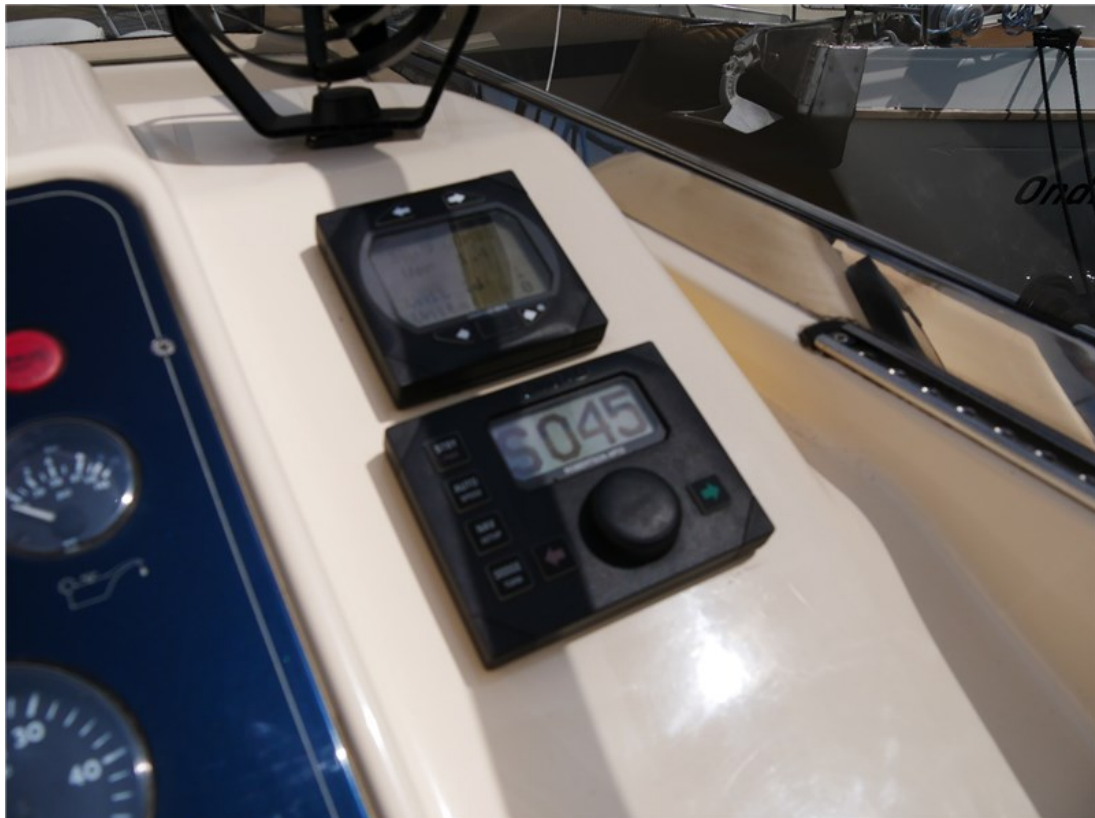

ELBURG YACHTING®

international yachtbrokers

Gegevens worden geacht juist te zijn, doch worden niet gegarandeerd. - Whilst every care has been taken in the preparation of the particulars, their correctness is not guaranteed.

J.P. Broekhovenstraat 37
8081 HB Elburg
The Netherlands

Reference number
B23033992

info@elburgyachting.nl
www.elburgyachting.nl
+31 525 68 68 68