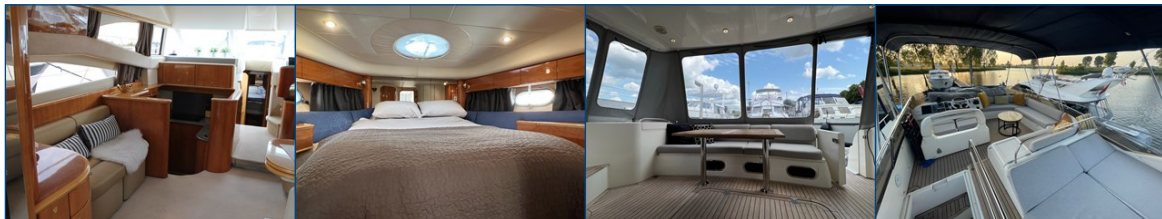

- 📏 Appr. 15.90 x 4.47 x 1.00 m
- ✂️ Princess Yachts - UK
- ⚓ Olesinski - UK
- 🕒 1997/1999 te water
- CE nvt
- 🚗 2 x 610 pk Volvo Penta TAMD 112P
- 🛏️ 3 x + 1 x crew cabin
- ⚓ On request
- 💡 Sold
- € € 249.000,-

Gegevens worden geacht juist te zijn, doch worden niet gegarandeerd. - Whilst every care has been taken in the preparation of the particulars, their correctness is not guaranteed.

J.P. Broekhovenstraat 37
8081 HB Elburg
The Netherlands

Reference number
B23054026

info@elburgyachting.nl
www.elburgyachting.nl
+31 525 68 68 68