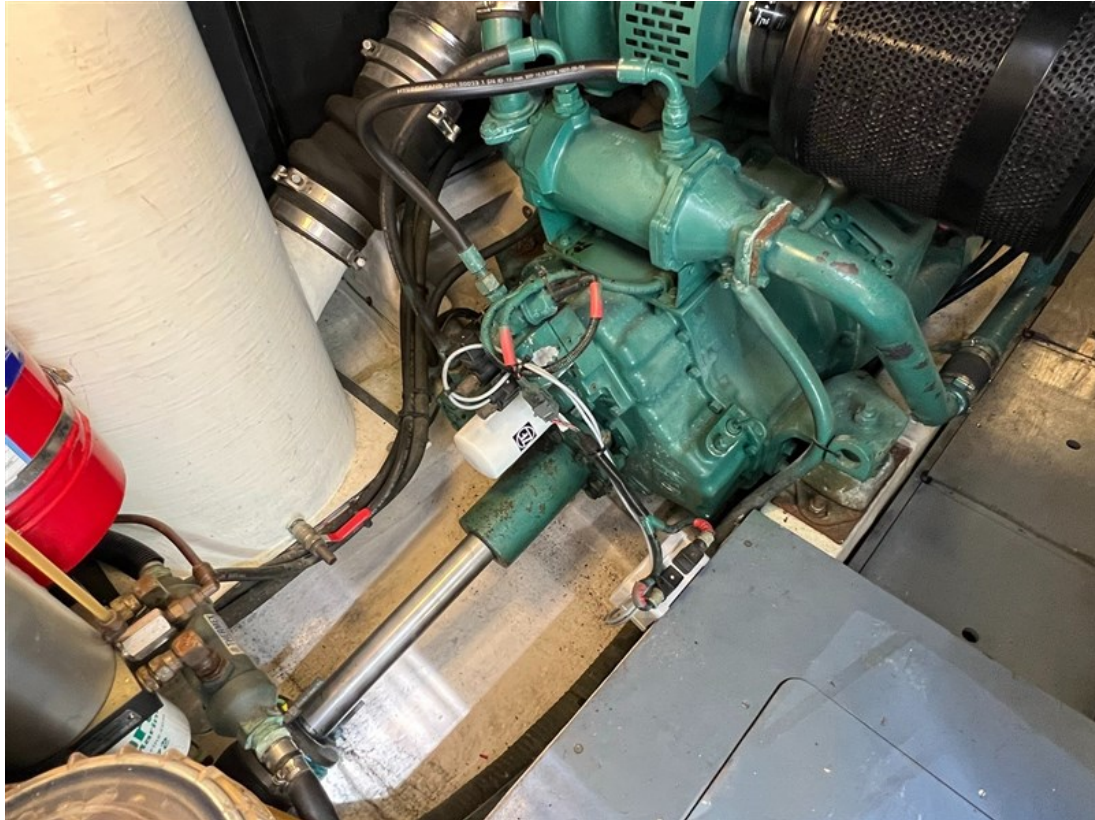

ELBURG YACHTING®

international yachtbrokers

Gegevens worden geacht juist te zijn, doch worden niet gegarandeerd. - Whilst every care has been taken in the preparation of the particulars, their correctness is not guaranteed.

J.P. Broekhovenstraat 37
8081 HB Elburg
The Netherlands

Reference number
B23054026

info@elburgyachting.nl
www.elburgyachting.nl
+31 525 68 68 68