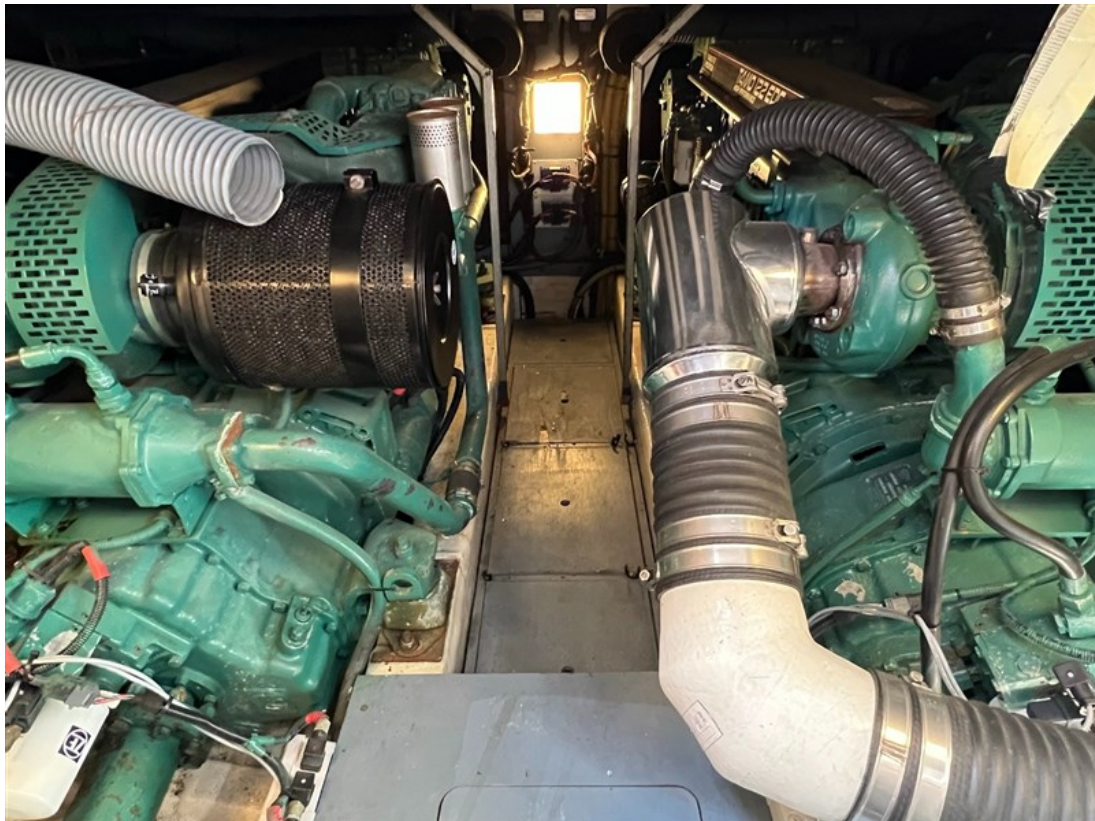

ELBURG YACHTING®

international yachtbrokers

Gegevens worden geacht juist te zijn, doch worden niet gegarandeerd. - Whilst every care has been taken in the preparation of the particulars, their correctness is not guaranteed.

J.P. Broekhovenstraat 37
8081 HB Elburg
The Netherlands

Reference number
B23054026

info@elburgyachting.nl
www.elburgyachting.nl
+31 525 68 68 68