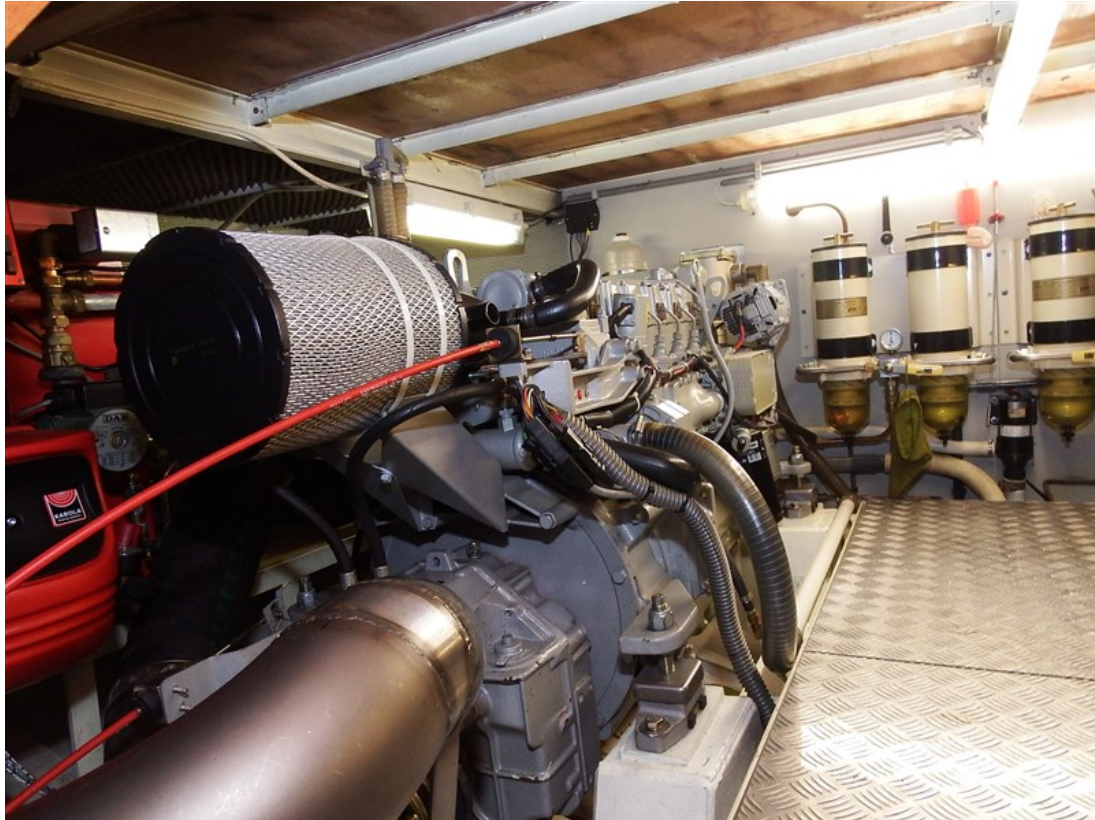

J.P. Broekhovenstraat 37
8081 HB Elburg
The Netherlands

Reference number
B23074039

info@elburgyachting.nl
www.elburgyachting.nl
+31 525 68 68 68

ELBURG YACHTING®

international yachtbrokers

Gegevens worden geacht juist te zijn, doch worden niet gegarandeerd. - Whilst every care has been taken in the preparation of the particulars, their correctness is not guaranteed.