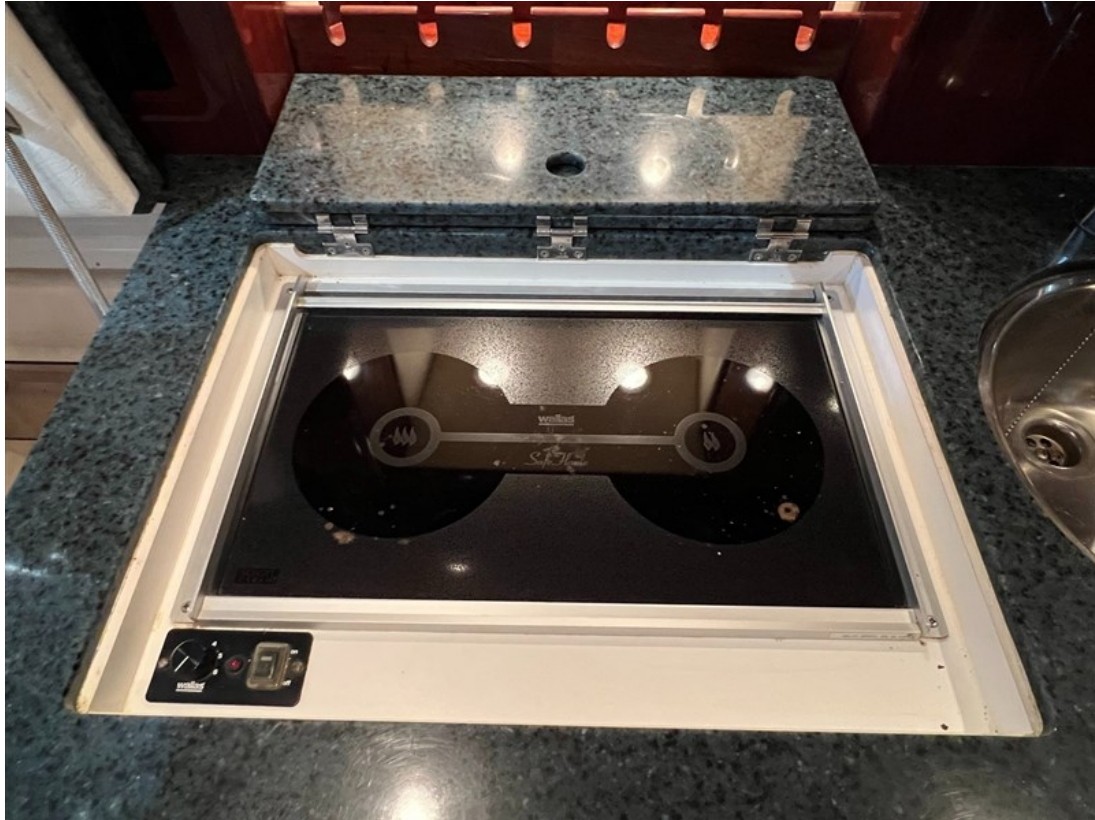

ELBURG YACHTING®

international yachtbrokers

Gegevens worden geacht juist te zijn, doch worden niet gegarandeerd. - Whilst every care has been taken in the preparation of the particulars, their correctness is not guaranteed.

J.P. Broekhovenstraat 37
8081 HB Elburg
The Netherlands

Reference number
B23074041

info@elburgyachting.nl
www.elburgyachting.nl
+31 525 68 68 68