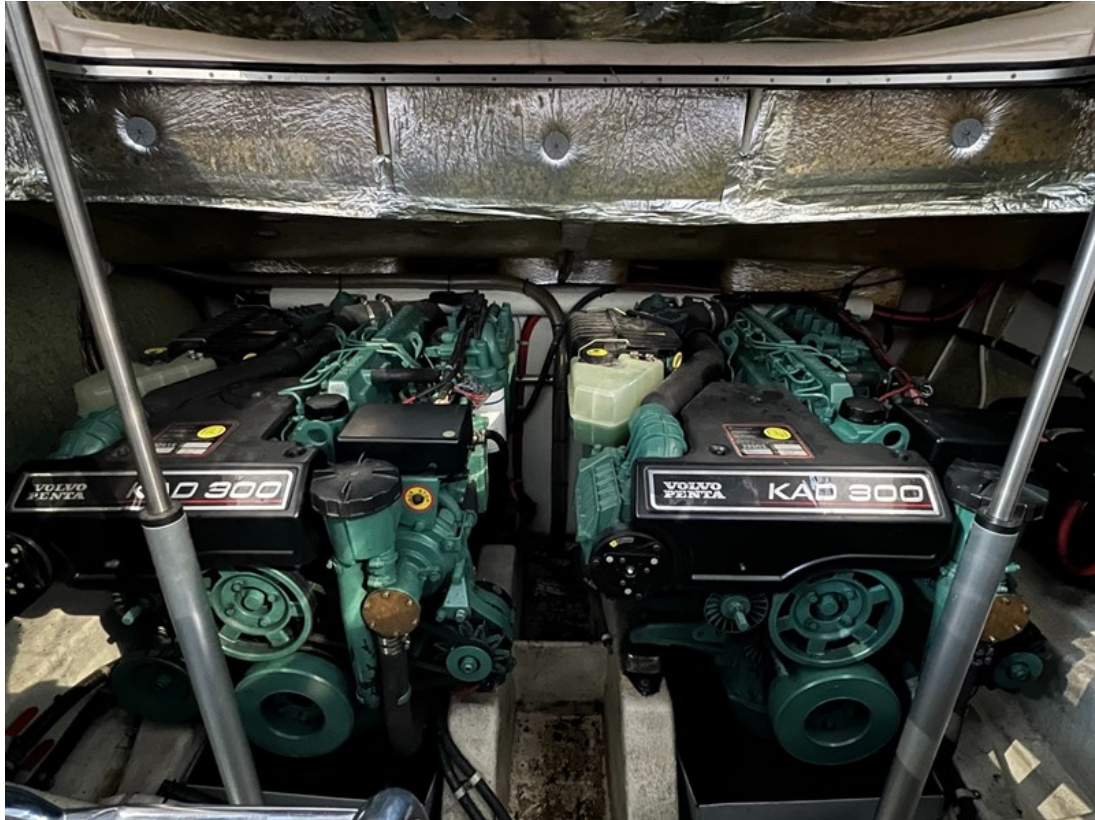

ELBURG YACHTING®

international yachtbrokers

Gegevens worden geacht juist te zijn, doch worden niet gegarandeerd. - Whilst every care has been taken in the preparation of the particulars, their correctness is not guaranteed.

J.P. Broekhovenstraat 37
8081 HB Elburg
The Netherlands

Reference number
B23074041

info@elburgyachting.nl
www.elburgyachting.nl
+31 525 68 68 68