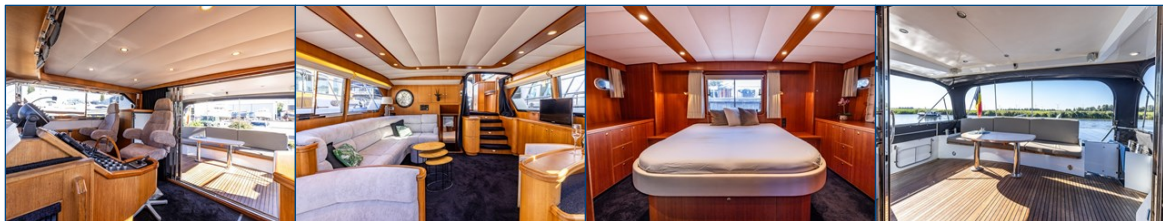

ELBURG YACHTING®

international yachtbrokers

- 📏 Appr. 17.60 x 5.10 x 1.40 m
- ⚙️ W. v.d.Valk Shipyards/Hofstra Jachtbouw
- ⚓ W. v.d.Valk Shipyards/Hofstra Jachtbouw - Waalwijk
- 🕒 2000
- ⚖️ CE B
- 🚗 2 x 480 pk Volvo Penta TAMD 74 EDC
- 🛋️ 4 x
- ⚓ Elburg Yachting
- 💡 Just Listed
- € € 445.000,-

Gegevens worden geacht juist te zijn, doch worden niet gegarandeerd. - Whilst every care has been taken in the preparation of the particulars, their correctness is not guaranteed.

J.P. Broekhovenstraat 37
8081 HB Elburg
The Netherlands

Reference number
B23084056

info@elburgyachting.nl
www.elburgyachting.nl
+31 525 68 68 68