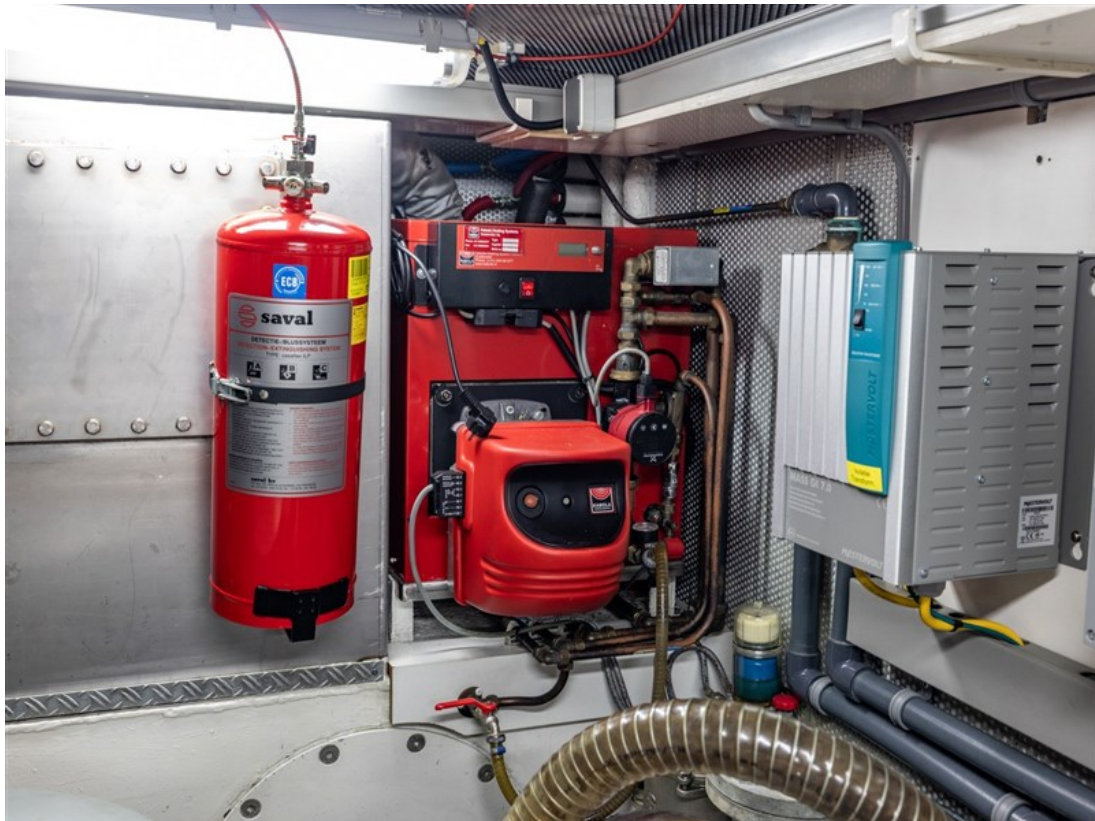

ELBURG YACHTING®

international yachtbrokers

Gegevens worden geacht juist te zijn, doch worden niet gegarandeerd. - Whilst every care has been taken in the preparation of the particulars, their correctness is not guaranteed.

J.P. Broekhovenstraat 37
8081 HB Elburg
The Netherlands

Reference number
B23094072

info@elburgyachting.nl
www.elburgyachting.nl
+31 525 68 68 68