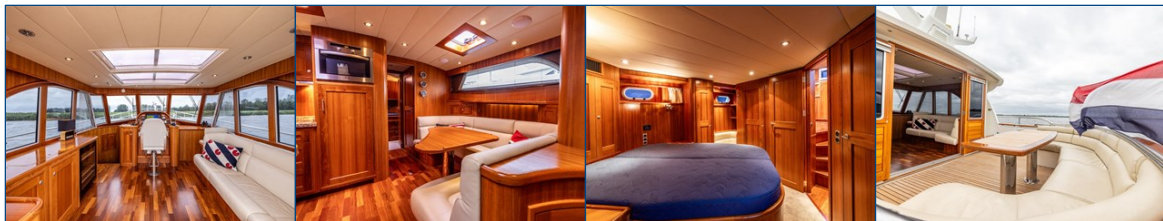

ELBURG YACHTING®

international yachtbrokers

Holterman 53 Open Kuip Stabilizers

- 📏 Appr. 16.20 x 4.90 x 1.30 m
- 🏢 Holterman Yachting B.V. - Meppel
- 📍 Vripack - Sneek
- 🕒 2006
- ⚡ CE A
- 🚗 1 x 420 pk Caterpillar C7DI (2800 rpm)
- 🚗 2 x
- ⚓ Elburg Yachting
- 💡 Sold under condition
- € Price on request

Reference number
B23094072

info@elburgyachting.nl
www.elburgyachting.nl
+31 525 68 68 68

ELBURG YACHTING[®]

international yachtbrokers

The Holterman 53 Open Cockpit with Stabilisers 'Doutsen' is a spacious and extremely comfortable yacht built at the Holterman yard in Meppel. The yacht is fitted all round with a beautiful double stainless steel sea railing in combination with the wooden gunwale, giving the yacht an air of luxury. The open cockpit is very spacious and equipped with a beautiful and comfortable settee and a teak-lined table. The gangways can be reached comfortably through the cockpit doors. The wide gangways and various stainless steel railings make it easy to move to the front of the yacht, where you immediately notice the three opening escape hatches and the teak-lined pulpit. Both fore and aft, the yacht is equipped with an electric anchor winch. The open cockpit is connected to the wheelhouse at floor level by two folding doors. Once you enter the wheelhouse, you immediately notice the parquet floor, as well as the captain's chair and the bench in the same leather as the captain's chair. There is plenty of light in the wheelhouse and it is easy to ventilate via an opening hatch at the front. Stairs take you to the yacht's saloon where you will find the dinette and the galley. The material of the countertop in the galley can also be found in the wet bar.