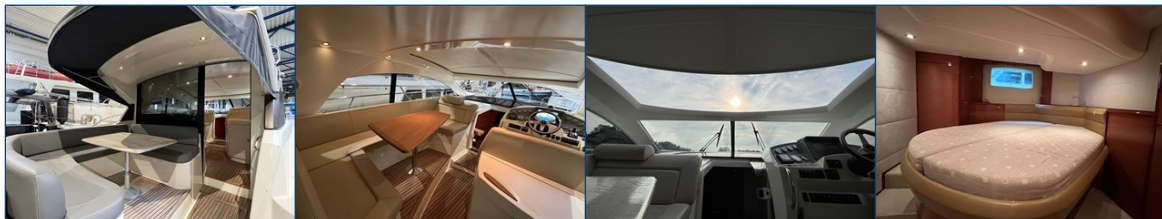

- 📏 Appr. 13.36 x 4.16 x 1.05 m
- ✂️ Prestige Yachts
- ⚓ Garroni Design - JP Concepts
- 🕒 2009
- Ⓢ B
- 🚗 2 x 370 pk Volvo Penta D6 IPS500
- 🛖 2 x
- ⚓ Elburg Yachting
- 💡 Price reduced
- € € 225.000,-

Gegevens worden geacht juist te zijn, doch worden niet gegarandeerd. - Whilst every care has been taken in the preparation of the particulars, their correctness is not guaranteed.

J.P. Broekhovenstraat 37
8081 HB Elburg
The Netherlands

Reference number
B23104082

info@elburgyachting.nl
www.elburgyachting.nl
+31 525 68 68 68