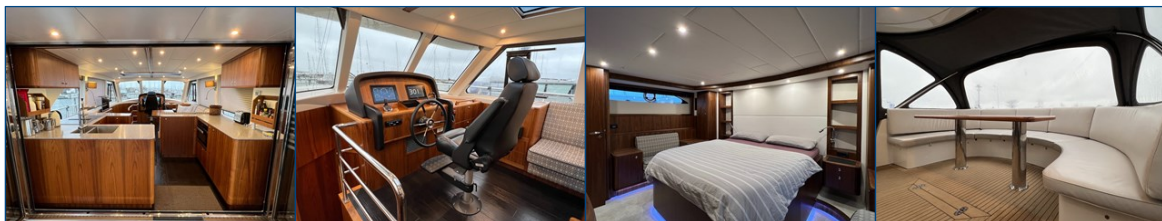

ELBURG YACHTING®

international yachtbrokers

Holterman 53 Commander

- 📏 Appr. 16.00 x 4.70 x 1.25 m
- 🏢 Holterman Yachting B.V. - Meppel
- 🏠 Trimm Design
- 🕒 2019
- ⚡ CE A
- 🚗 2 x 180 pk Volvo Penta D4
- 🚗 2 x
- ⚓ On request
- 💡 Sold
- € Price on request