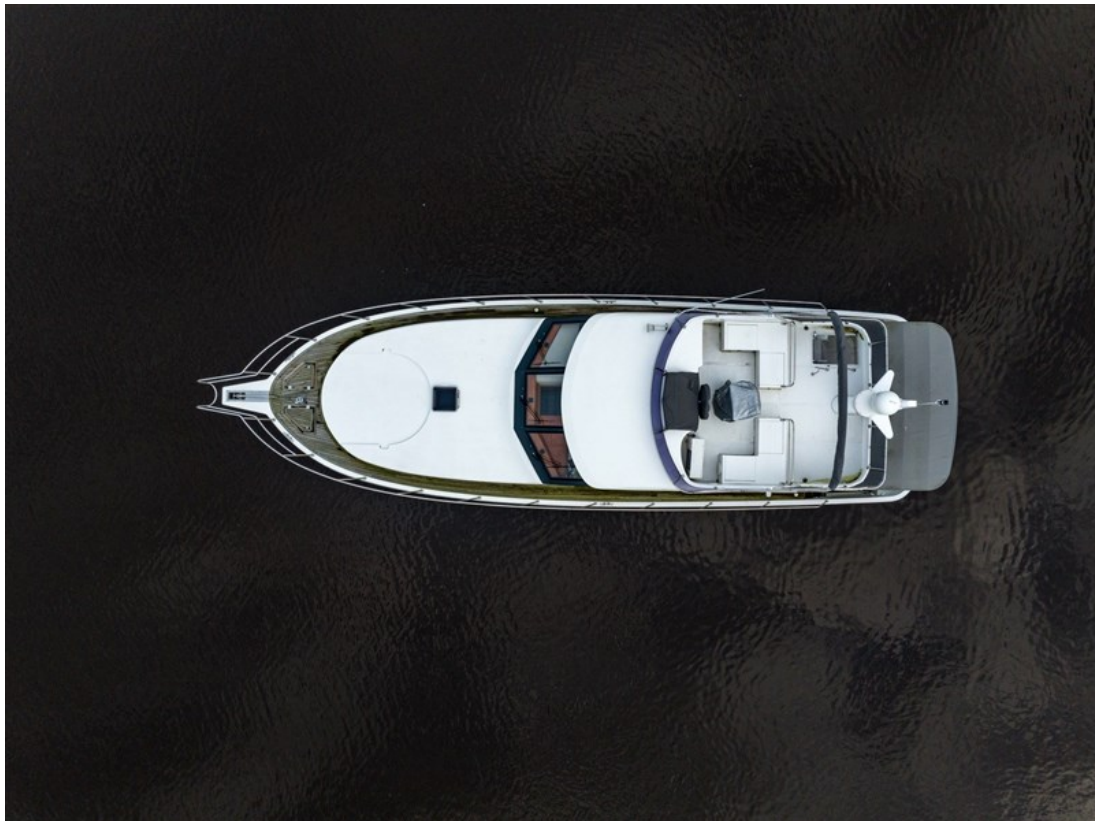

ELBURG YACHTING®

international yachtbrokers

Gegevens worden geacht juist te zijn, doch worden niet gegarandeerd. - Whilst every care has been taken in the preparation of the particulars, their correctness is not guaranteed.

J.P. Broekhovenstraat 37
8081 HB Elburg
The Netherlands

Reference number
B23114105

info@elburgyachting.nl
www.elburgyachting.nl
+31 525 68 68 68