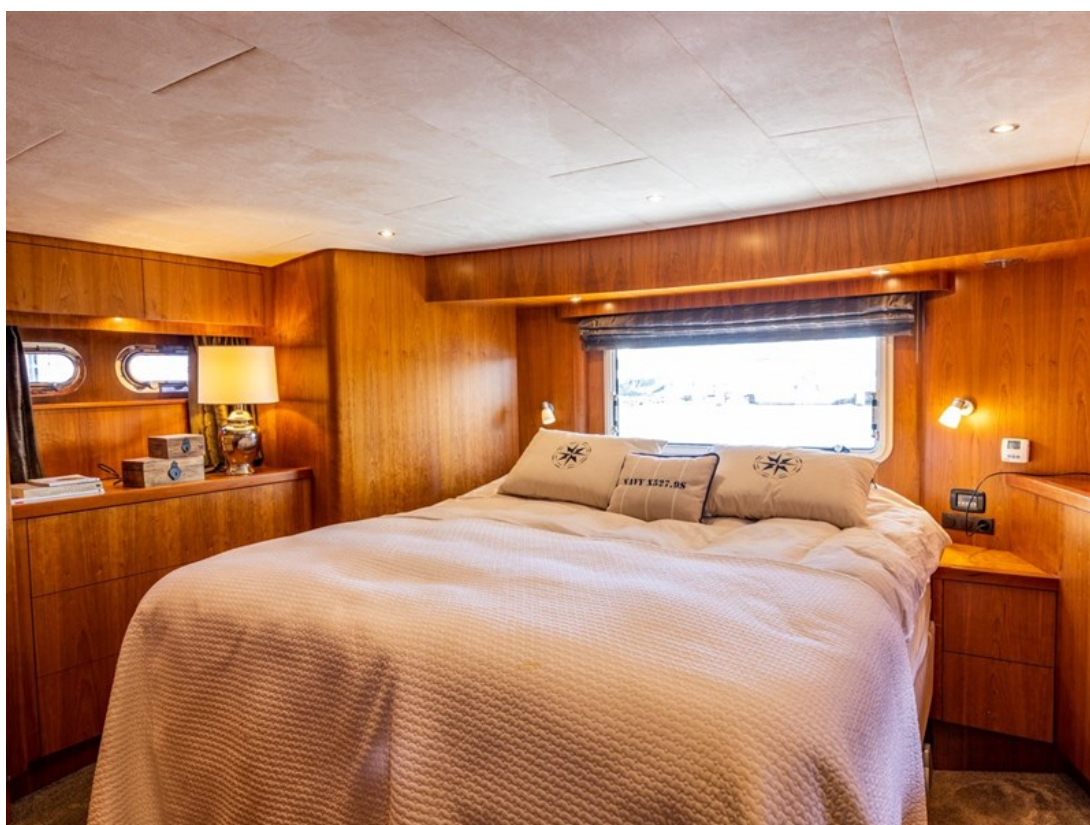

ELBURG YACHTING®

international yachtbrokers

Gegevens worden geacht juist te zijn, doch worden niet gegarandeerd. - Whilst every care has been taken in the preparation of the particulars, their correctness is not guaranteed.

J.P. Broekhovenstraat 37
8081 HB Elburg
The Netherlands

Reference number
B24014114

info@elburgyachting.nl
www.elburgyachting.nl
+31 525 68 68 68