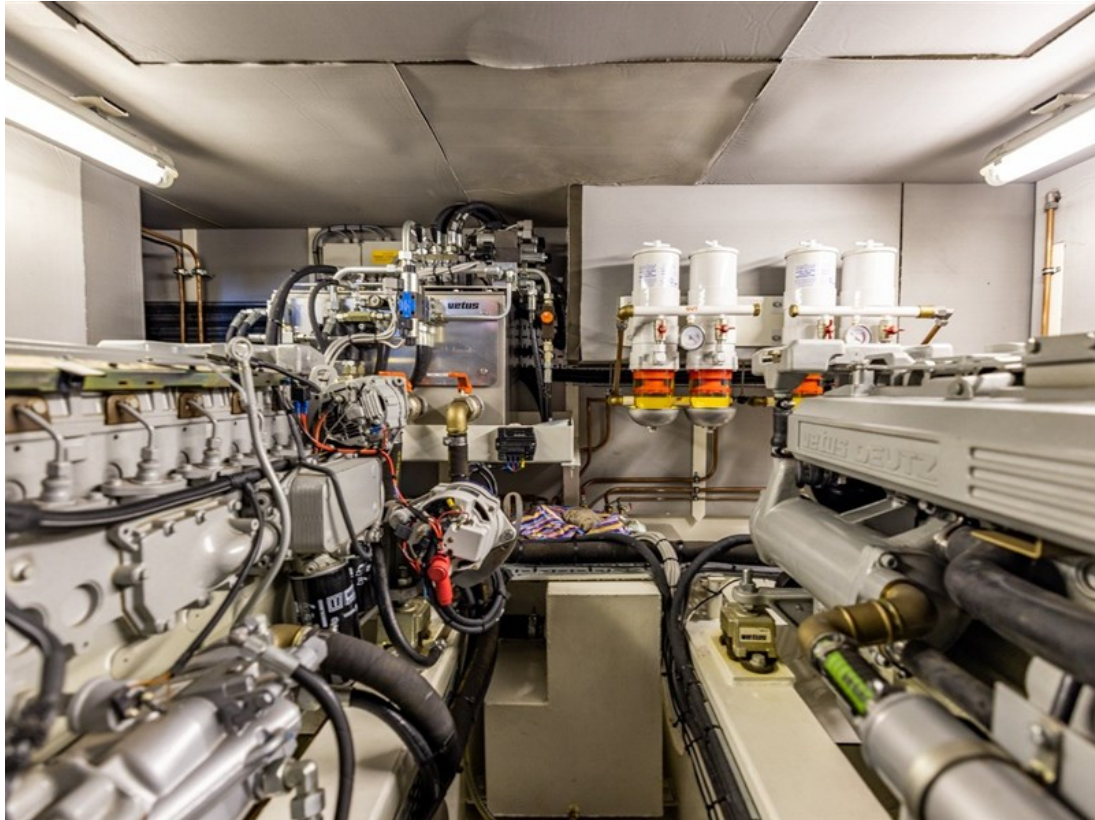

ELBURG YACHTING®

international yachtbrokers

Gegevens worden geacht juist te zijn, doch worden niet gegarandeerd. - Whilst every care has been taken in the preparation of the particulars, their correctness is not guaranteed.

J.P. Broekhovenstraat 37
8081 HB Elburg
The Netherlands

Reference number
B24014114

info@elburgyachting.nl
www.elburgyachting.nl
+31 525 68 68 68