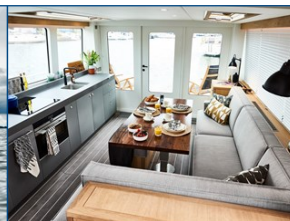

The Netherlands

+31 343 66 66 66