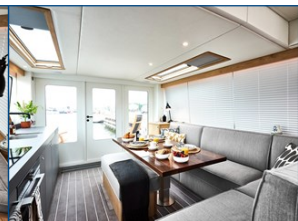

The Netherlands

+31 343 66 66 66