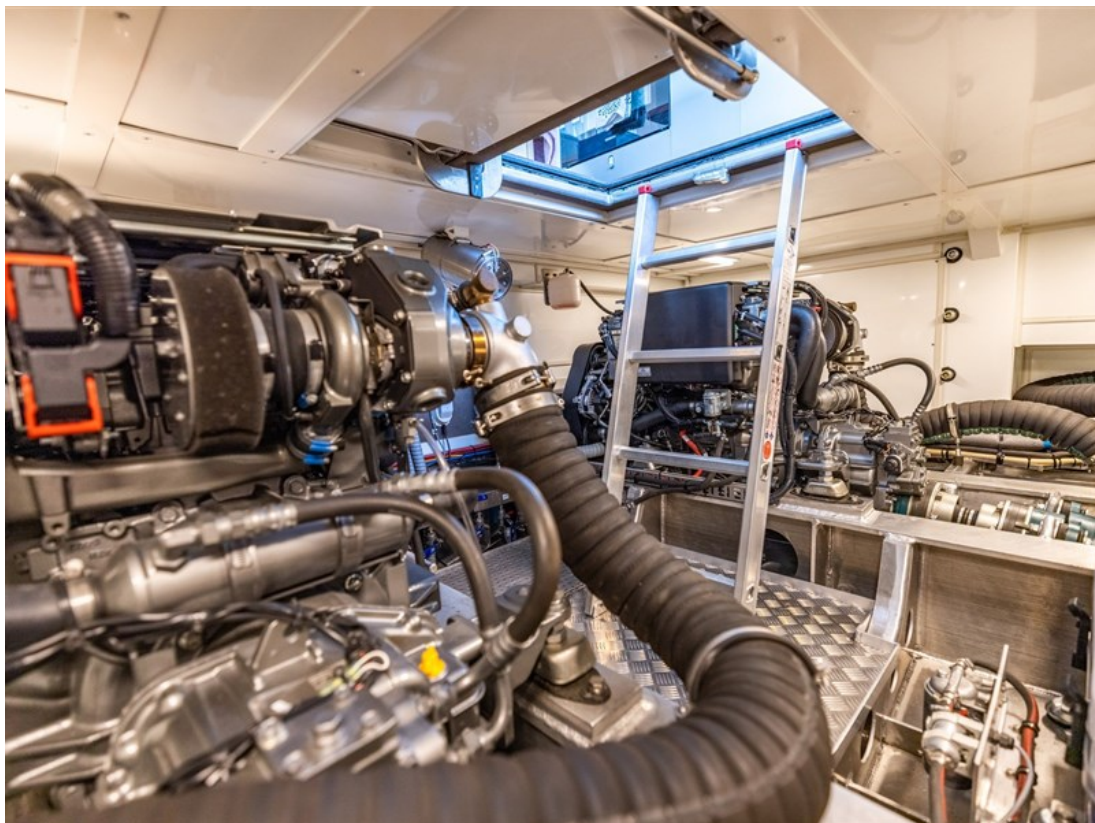

ELBURG YACHTING®

international yachtbrokers

Gegevens worden geacht juist te zijn, doch worden niet gegarandeerd. - Whilst every care has been taken in the preparation of the particulars, their correctness is not guaranteed.

J.P. Broekhovenstraat 37
8081 HB Elburg
The Netherlands

Reference number
B24014116

info@elburgyachting.nl
www.elburgyachting.nl
+31 525 68 68 68