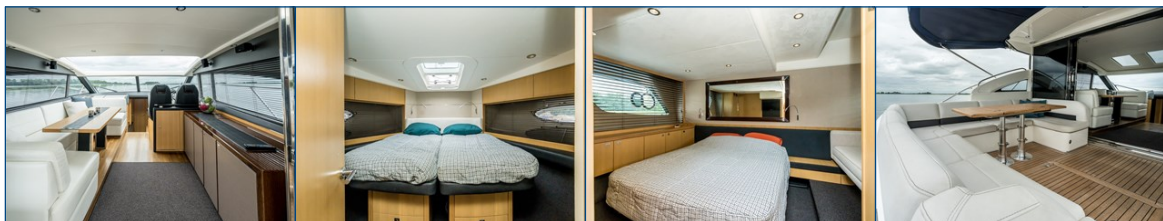

- 📏 Appr. 16.61 x 4.45 x 1.24 m
- 🏴‍☠️ Princess Yachts - UK
- ⚓ Princess Yachts - UK
- 🕒 2015
- Ⓢ B
- 🚗 2 x 715 pk Caterpillar C12-715
- 🛖 2 x + 1 x crew
- ⚓ On request
- 💡 Just Listed
- € € 675.000,-

Gegevens worden geacht juist te zijn, doch worden niet gegarandeerd. - Whilst every care has been taken in the preparation of the particulars, their correctness is not guaranteed.

J.P. Broekhovenstraat 37
8081 HB Elburg
The Netherlands

Reference number
B24014117

info@elburgyachting.nl
www.elburgyachting.nl
+31 525 68 68 68