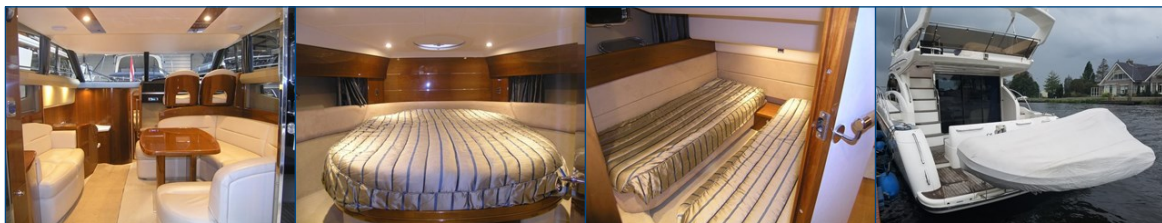

ELBURG YACHTING®

international yachtbrokers

- 📏 Appr. 13.40 x 4.17 x 1.00 m
- 🏴‍☠️ Princess Yachts - UK
- 🇺🇰 Olesinski - UK
- 🕒 2005
- CE B
- 🚗 2 x 430 pk Volvo Penta TAM74L EDC
- 🚗 2 x
- ⚓ On request
- 💡 For sale
- € € 298.000,-

Gegevens worden geacht juist te zijn, doch worden niet gegarandeerd. - Whilst every care has been taken in the preparation of the particulars, their correctness is not guaranteed.

J.P. Broekhovenstraat 37
8081 HB Elburg
The Netherlands

Reference number
B24014119

info@elburgyachting.nl
www.elburgyachting.nl
+31 525 68 68 68