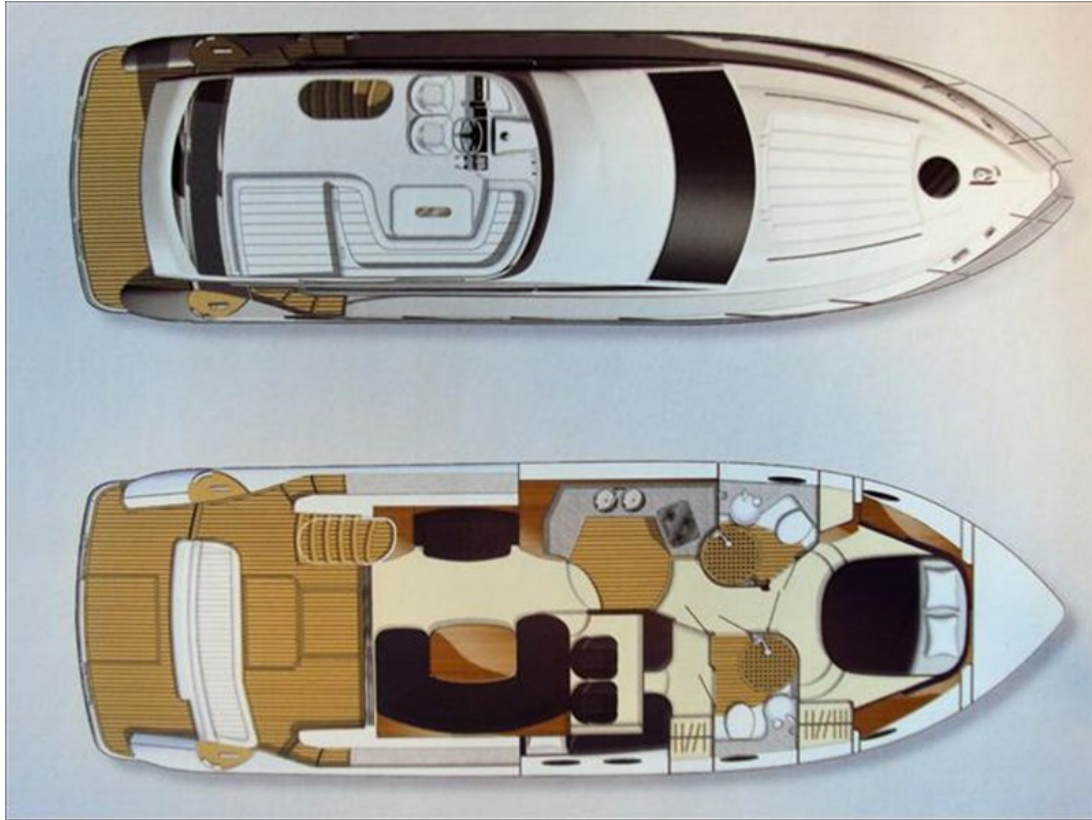

ELBURG YACHTING®

international yachtbrokers

Gegevens worden geacht juist te zijn, doch worden niet gegarandeerd. - Whilst every care has been taken in the preparation of the particulars, their correctness is not guaranteed.

J.P. Broekhovenstraat 37
8081 HB Elburg
The Netherlands

Reference number
B24014119

info@elburgyachting.nl
www.elburgyachting.nl
+31 525 68 68 68