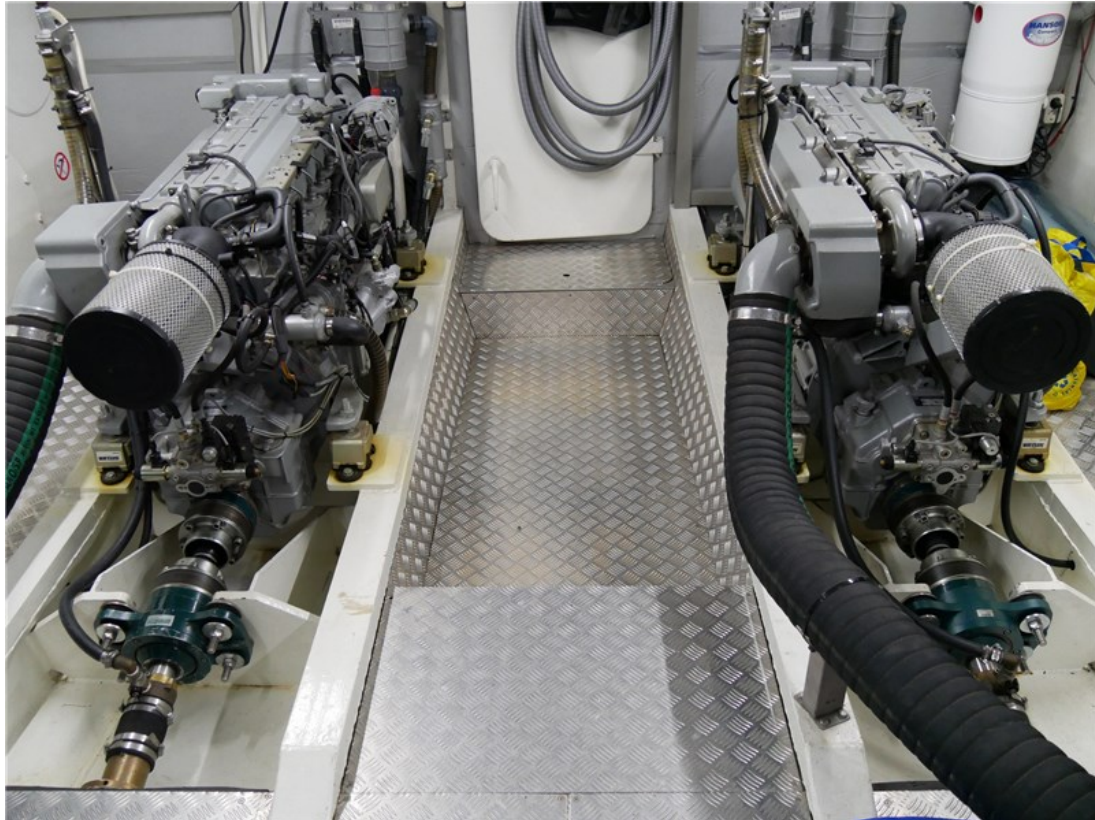

J.P. Broekhovenstraat 37
8081 HB Elburg
The Netherlands

Reference number
B24014123

info@elburgyachting.nl
www.elburgyachting.nl
+31 525 68 68 68

ELBURG YACHTING[®]

international yachtbrokers

Gegevens worden geacht juist te zijn, doch worden niet gegarandeerd. - Whilst every care has been taken in the preparation of the particulars, their correctness is not guaranteed.