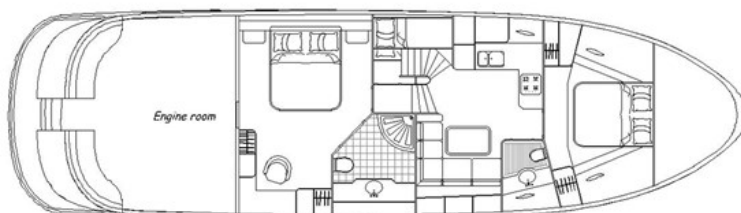

J.P. Broekhovenstraat 37
8081 HB Elburg
The Netherlands

Reference number
B24014123

info@elburgyachting.nl
www.elburgyachting.nl
+31 525 68 68 68

ELBURG YACHTING®

international yachtbrokers

Gegevens worden geacht juist te zijn, doch worden niet gegarandeerd. - Whilst every care has been taken in the preparation of the particulars, their correctness is not guaranteed.