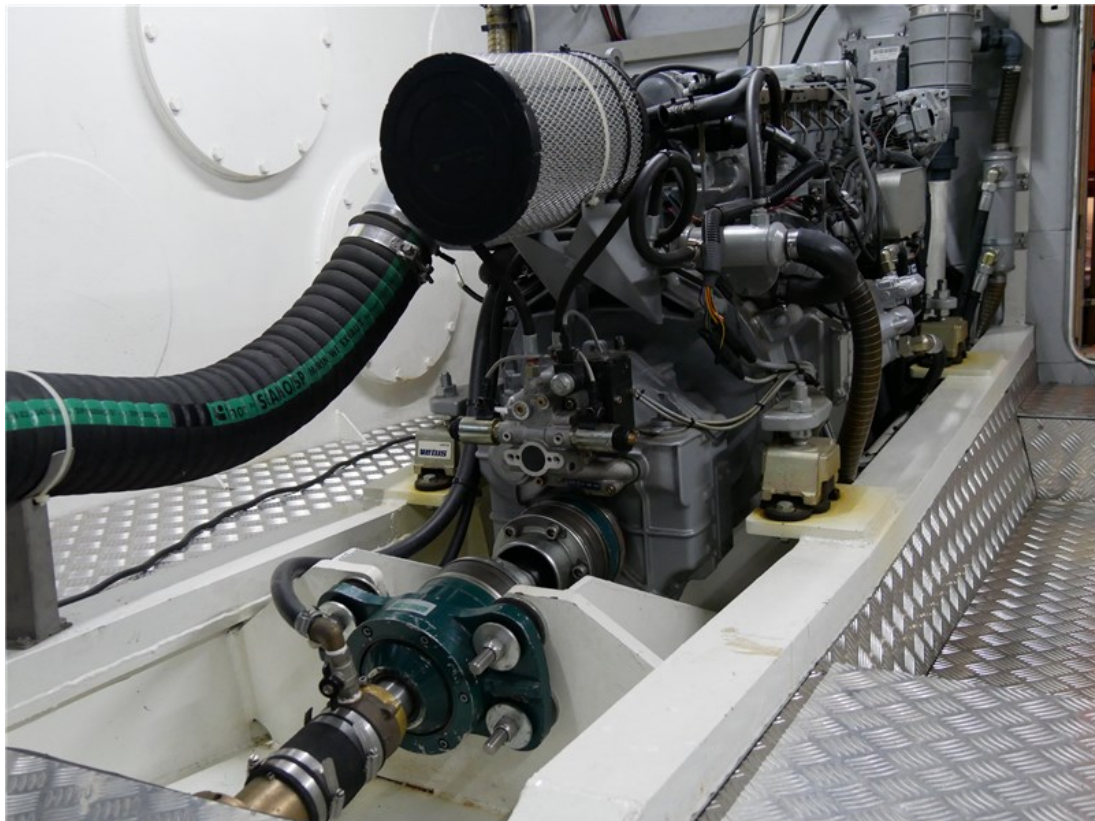

J.P. Broekhovenstraat 37
8081 HB Elburg
The Netherlands

Reference number
B24014123

info@elburgyachting.nl
www.elburgyachting.nl
+31 525 68 68 68

ELBURG YACHTING[®]

international yachtbrokers

Gegevens worden geacht juist te zijn, doch worden niet gegarandeerd. - Whilst every care has been taken in the preparation of the particulars, their correctness is not guaranteed.