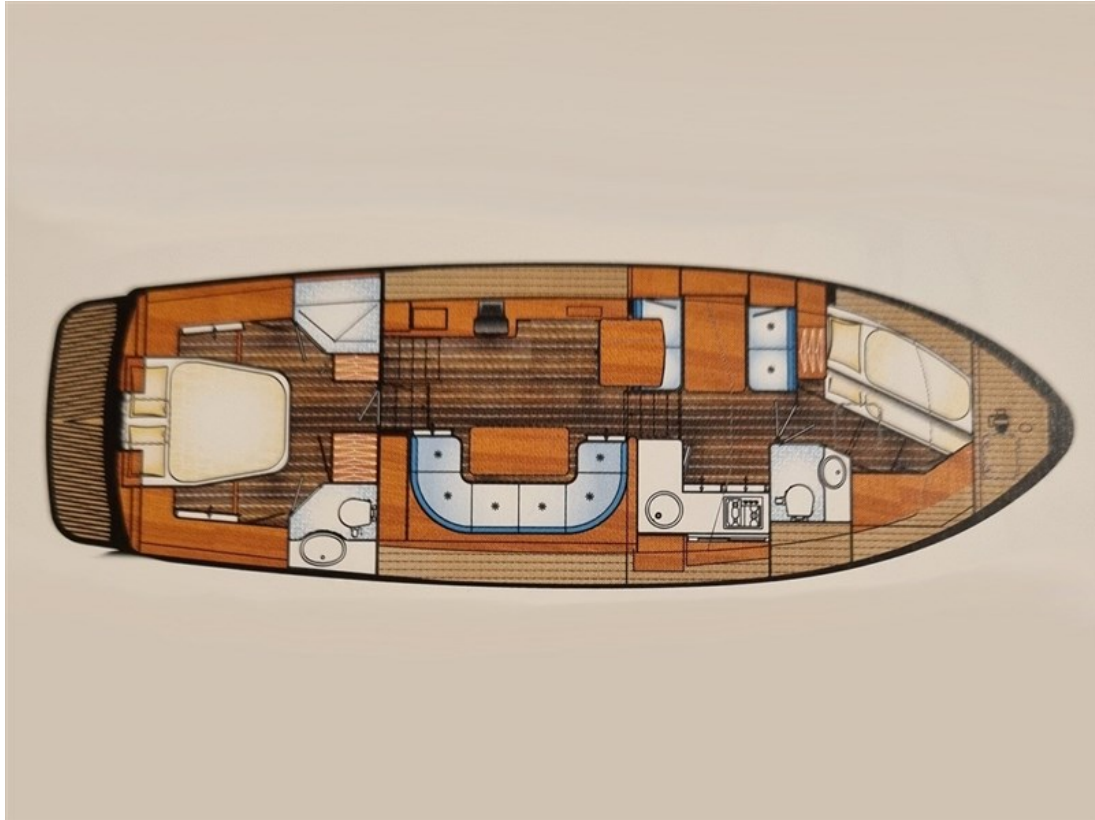

ELBURG YACHTING®

international yachtbrokers

Gegevens worden geacht juist te zijn, doch worden niet gegarandeerd. - Whilst every care has been taken in the preparation of the particulars, their correctness is not guaranteed.

J.P. Broekhovenstraat 37
8081 HB Elburg
The Netherlands

Reference number
B24014125

info@elburgyachting.nl
www.elburgyachting.nl
+31 525 68 68 68