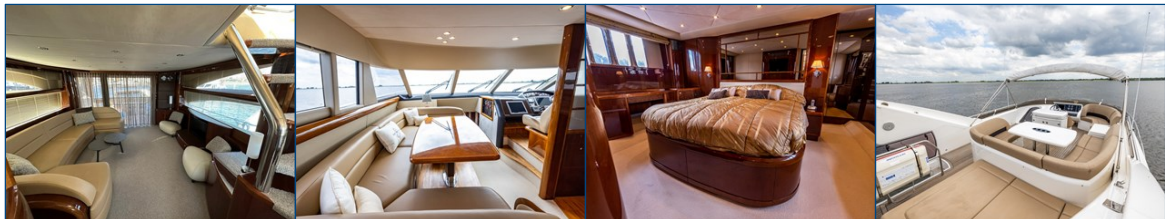

ELBURG YACHTING®

international yachtbrokers

Princess 21M - CVO

- 📏 Appr. 21.56 x 5.55 x 1.57 m
- ✂️ Princess Yachts - UK
- ⚓ Princess Yachts - UK
- 🕒 2009
- CE B
- 🏭 2 x 1360 pk MTU 10V 2000 M92
- 🛏️ 4 x + 1 x crewcabin
- ⚓ Elburg Yachting
- 💡 Just Listed
- € Price on request