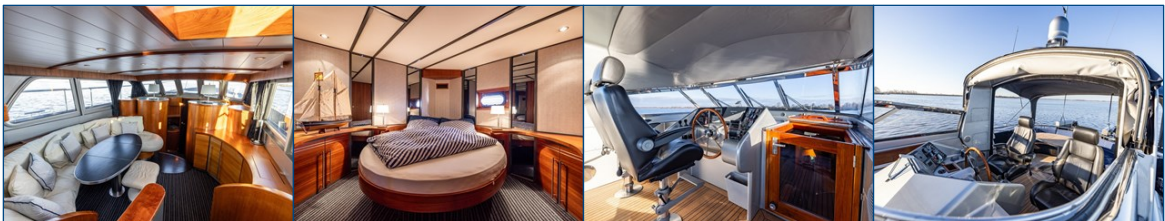

- 📏 Appr. 14.99 x 4.75 x 1.35 m
- 🏢 Holterman Yachting B.V. - Meppel
- 🏗️ Vripack Naval Architects - Sneek
- 🕒 2007
- 🇪🇺 CE B
- 🚗 2 x 148 pk Iveco NEF150 6 cilinder diesel
- 🚗 2 x
- ⚓ On request
- 💡 Just Listed
- € € 595.000,-

Gegevens worden geacht juist te zijn, doch worden niet gegarandeerd. - Whilst every care has been taken in the preparation of the particulars, their correctness is not guaranteed.

J.P. Broekhovenstraat 37
8081 HB Elburg
The Netherlands

Reference number
B24024133

info@elburgyachting.nl
www.elburgyachting.nl
+31 525 68 68 68