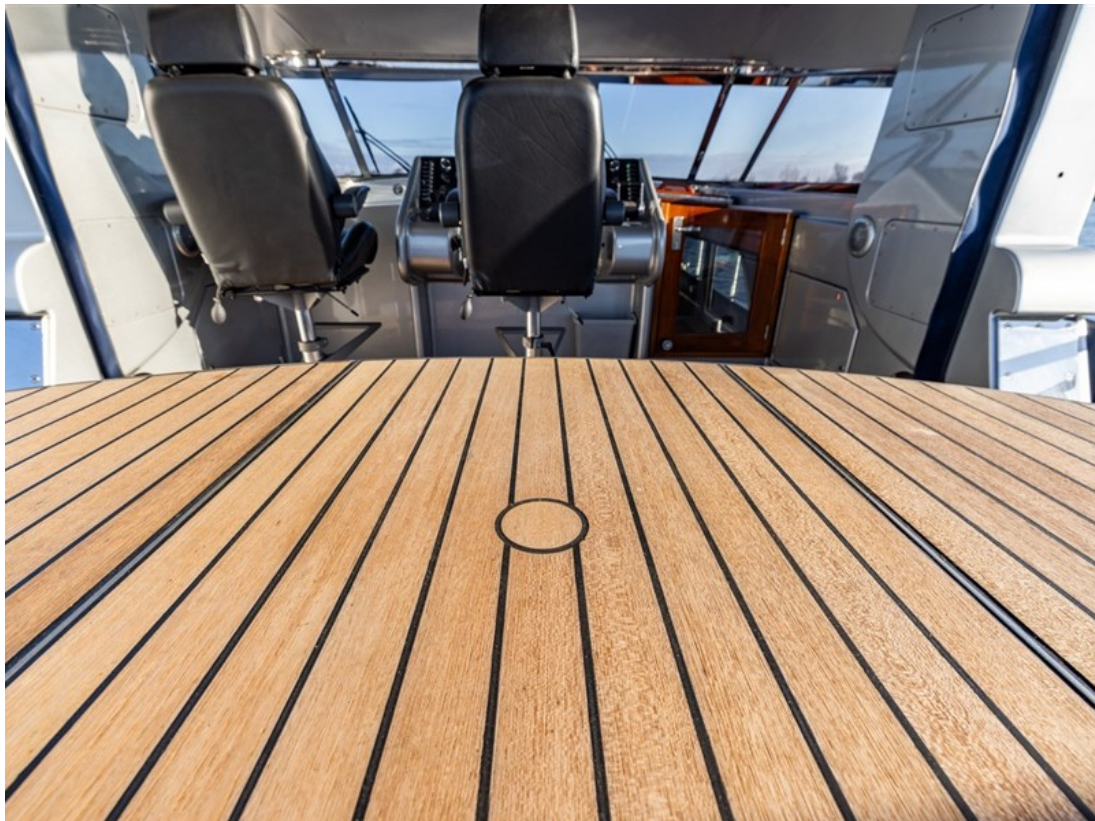

ELBURG YACHTING®

international yachtbrokers

Gegevens worden geacht juist te zijn, doch worden niet gegarandeerd. - Whilst every care has been taken in the preparation of the particulars, their correctness is not guaranteed.

J.P. Broekhovenstraat 37
8081 HB Elburg
The Netherlands

Reference number
B24024133

info@elburgyachting.nl
www.elburgyachting.nl
+31 525 68 68 68