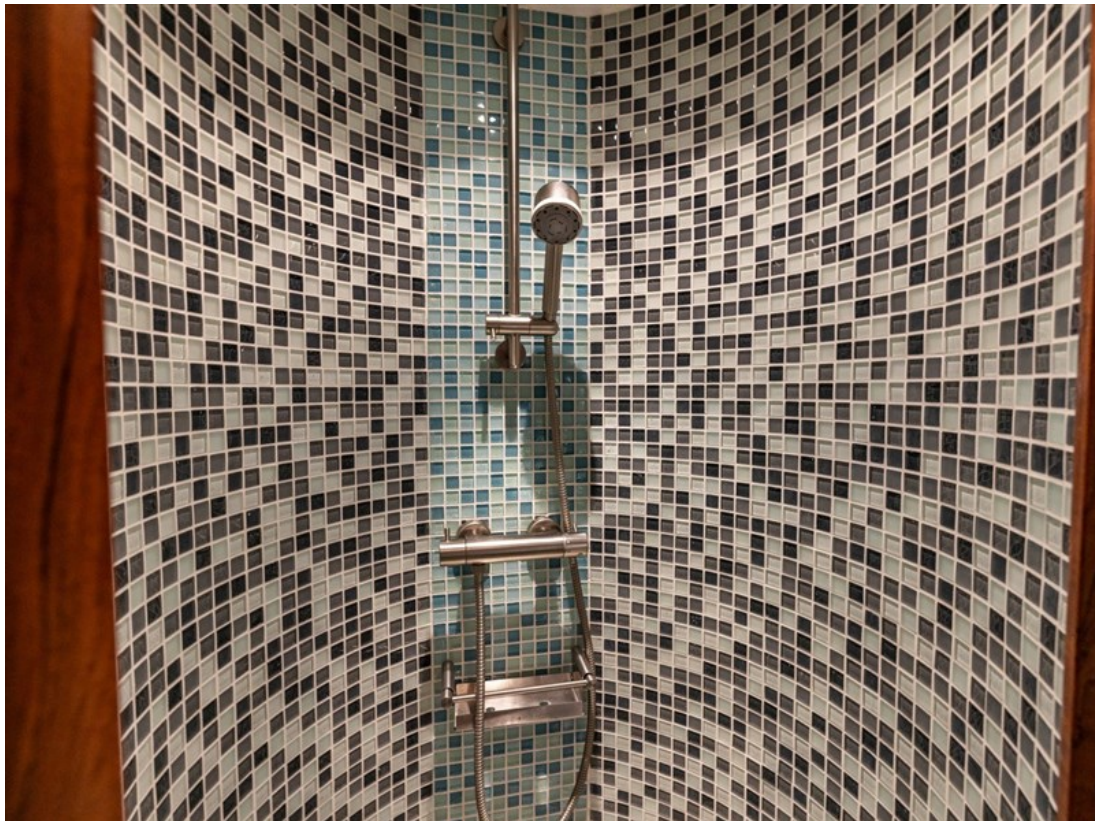

ELBURG YACHTING®

international yachtbrokers

Gegevens worden geacht juist te zijn, doch worden niet gegarandeerd. - Whilst every care has been taken in the preparation of the particulars, their correctness is not guaranteed.

J.P. Broekhovenstraat 37
8081 HB Elburg
The Netherlands

Reference number
B24024133

info@elburgyachting.nl
www.elburgyachting.nl
+31 525 68 68 68