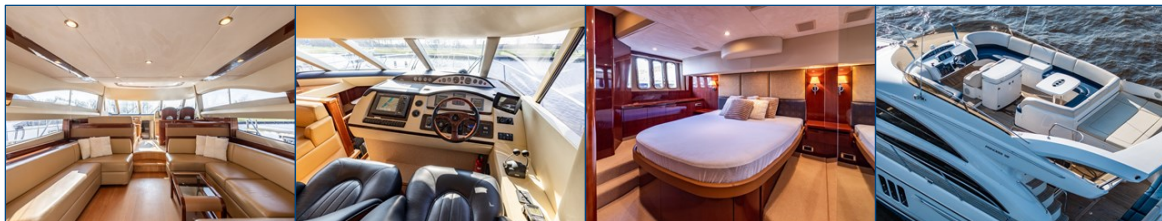

# ELBURG YACHTING®

international yachtbrokers

**Princess 58 Flybridge**

- 📏 Appr. 17.58 x 4.83 x 1.27 m
- ✂️ Princess Yachts - UK
- ⚓ Princess Yachts - UK
- 🕒 2007
- ⚖️ CE B
- 🏗️ 2 x 775 pk Volvo Penta D12
- 🛳️ 3 + 1 x crew
- ⚓ Elburg Yachting
- 💡 Sold under condition
- € Price on request