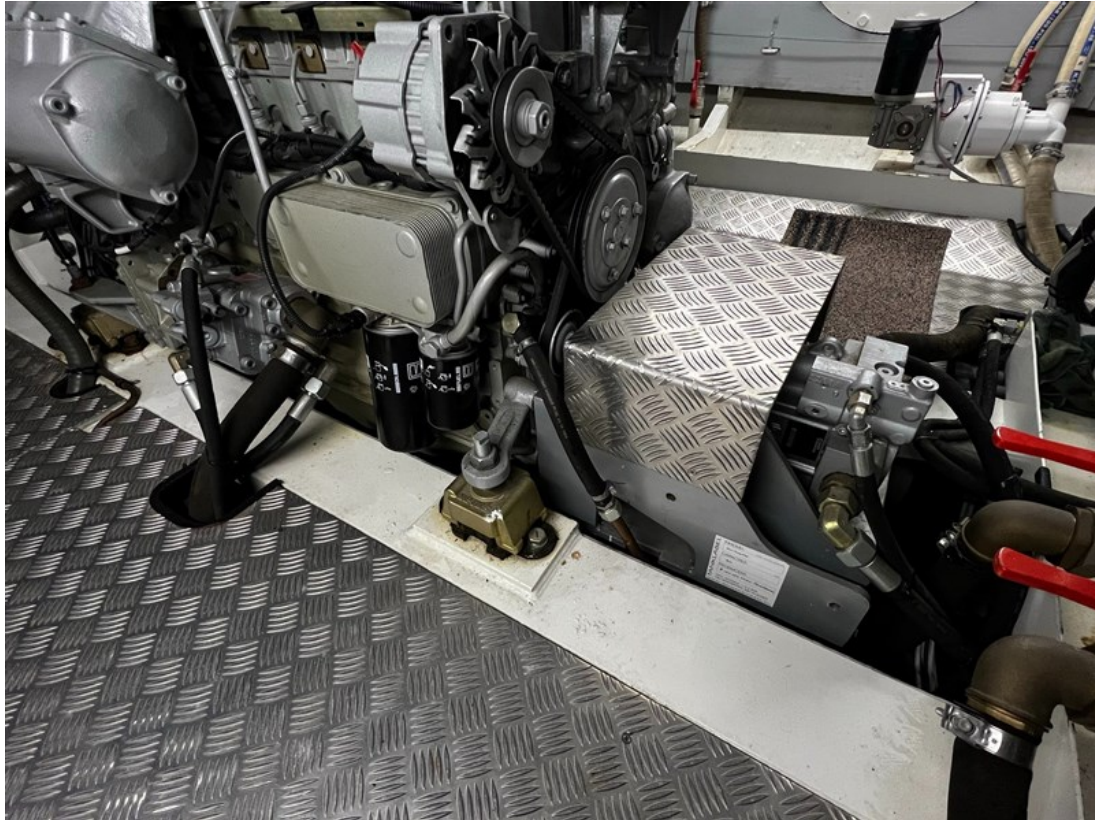

ELBURG YACHTING®

international yachtbrokers

Gegevens worden geacht juist te zijn, doch worden niet gegarandeerd. - Whilst every care has been taken in the preparation of the particulars, their correctness is not guaranteed.

J.P. Broekhovenstraat 37
8081 HB Elburg
The Netherlands

Reference number
B24034143

info@elburgyachting.nl
www.elburgyachting.nl
+31 525 68 68 68