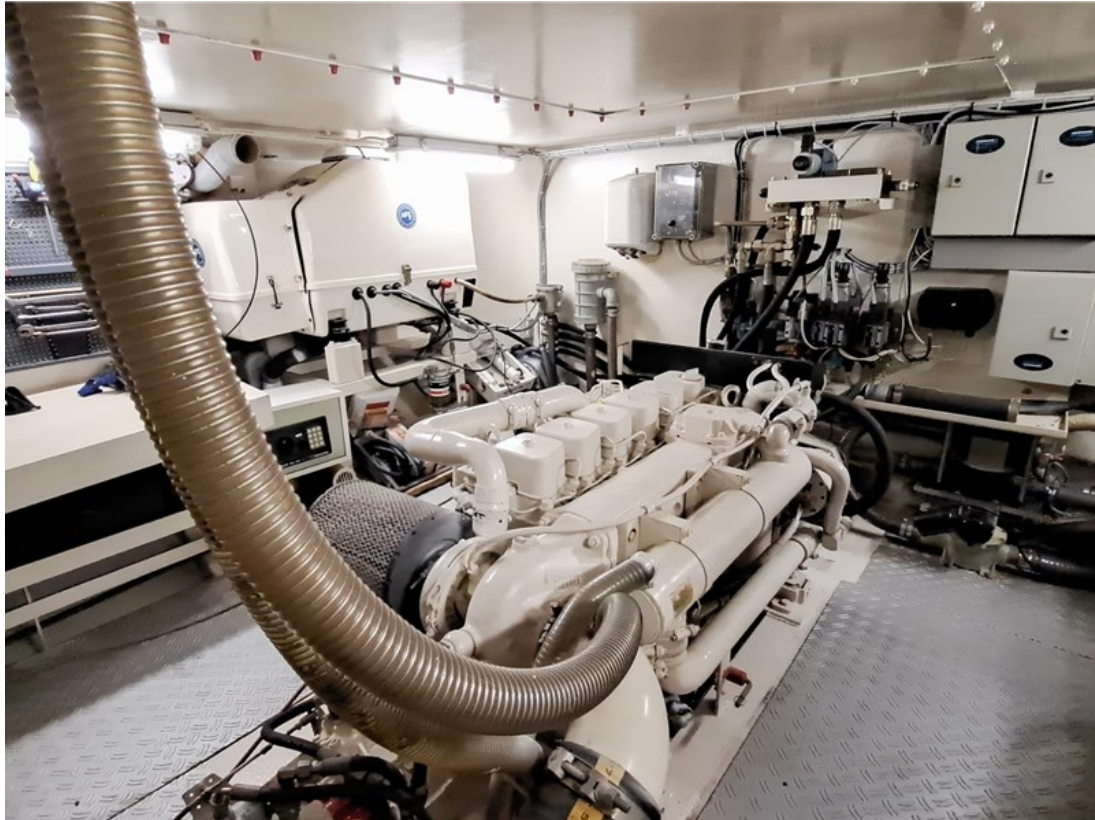

J.P. Broekhovenstraat 37
8081 HB Elburg
The Netherlands

Reference number
B21033679

info@elburgyachting.nl
www.elburgyachting.nl
+31 525 68 68 68

ELBURG YACHTING®

international yachtbrokers

Gegevens worden geacht juist te zijn, doch worden niet gegarandeerd. - Whilst every care has been taken in the preparation of the particulars, their correctness is not guaranteed.