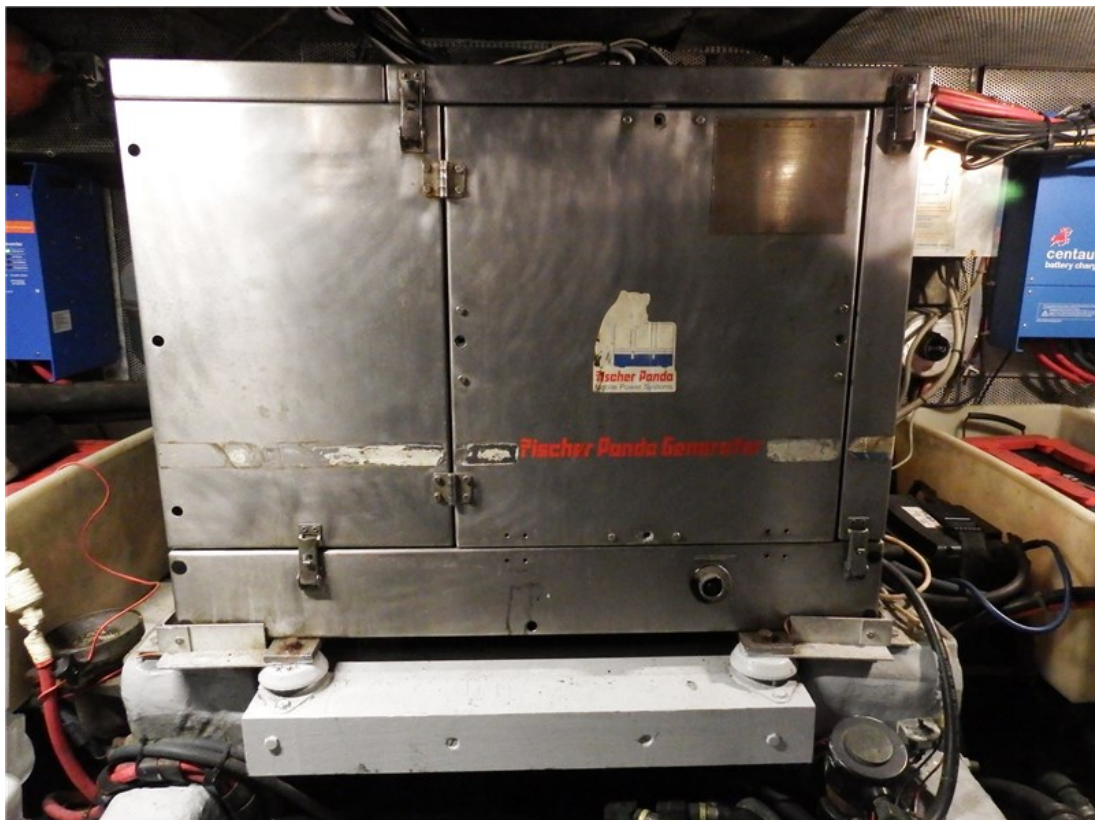

ELBURG YACHTING®

international yachtbrokers

Gegevens worden geacht juist te zijn, doch worden niet gegarandeerd. - Whilst every care has been taken in the preparation of the particulars, their correctness is not guaranteed.

J.P. Broekhovenstraat 37
8081 HB Elburg
The Netherlands

Reference number
B21043693

info@elburgyachting.nl
www.elburgyachting.nl
+31 525 68 68 68