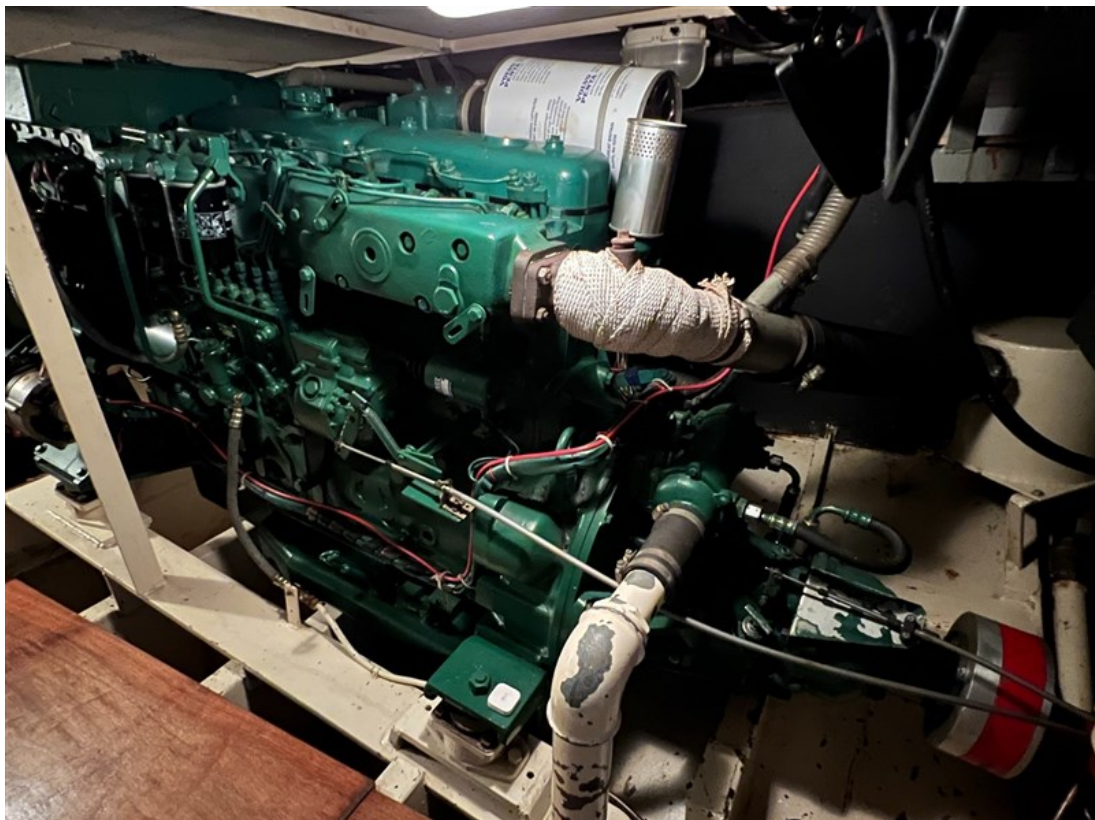

J.P. Broekhovenstraat 37
8081 HB Elburg
The Netherlands

Referentie
B23054014

info@elburgyachting.nl
www.elburgyachting.nl
+31 525 68 68 68

ELBURG YACHTING®

international yachtbrokers

Gegevens worden geacht juist te zijn, doch worden niet gegarandeerd. - Whilst every care has been taken in the preparation of the particulars, their correctness is not guaranteed.