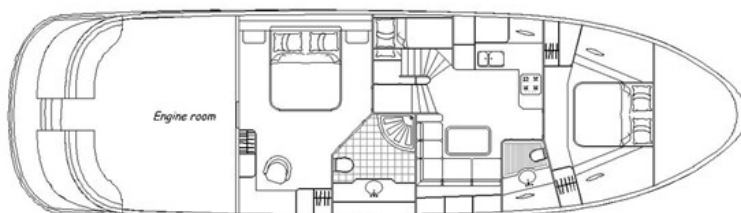

J.P. Broekhovenstraat 37
8081 HB Elburg
The Netherlands

Referentie
B24014123

info@elburgyachting.nl
www.elburgyachting.nl
+31 525 68 68 68

ELBURG YACHTING®

international yachtbrokers

Gegevens worden geacht juist te zijn, doch worden niet gegarandeerd. - Whilst every care has been taken in the preparation of the particulars, their correctness is not guaranteed.