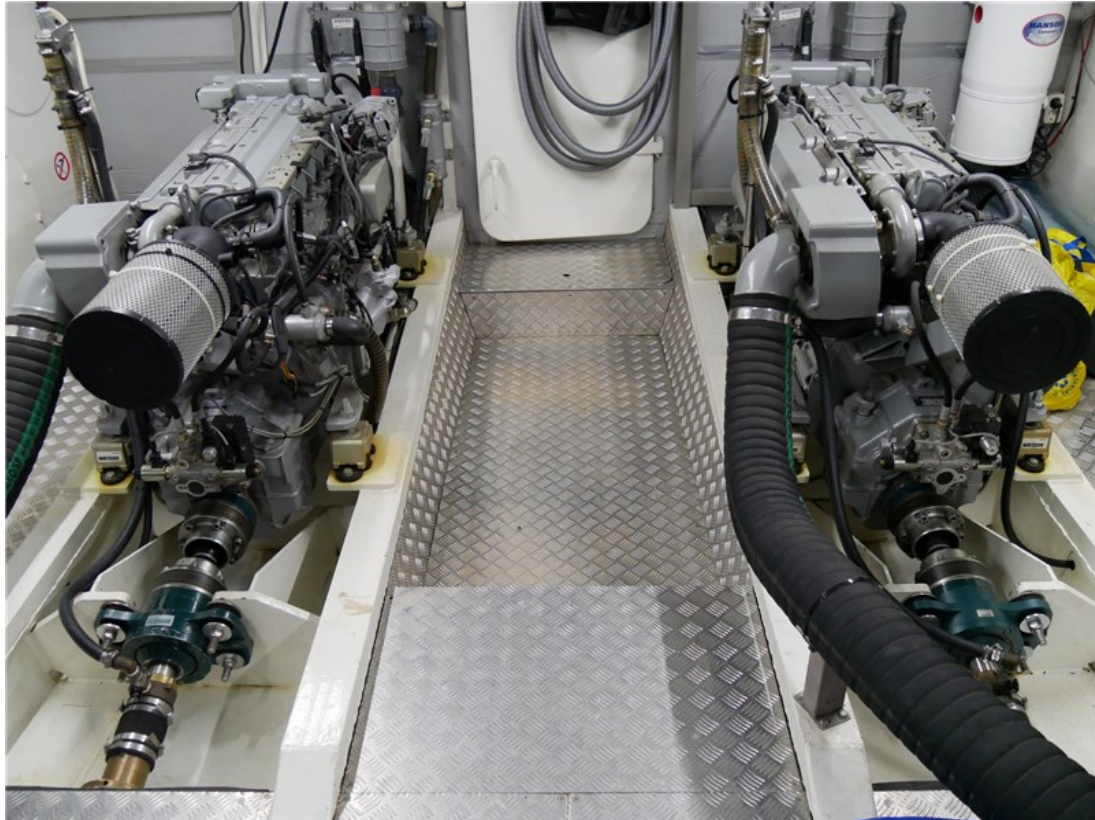

J.P. Broekhovenstraat 37
8081 HB Elburg
The Netherlands

Referentie
B24014123

info@elburgyachting.nl
www.elburgyachting.nl
+31 525 68 68 68

ELBURG YACHTING[®]

international yachtbrokers

Gegevens worden geacht juist te zijn, doch worden niet gegarandeerd. - Whilst every care has been taken in the preparation of the particulars, their correctness is not guaranteed.