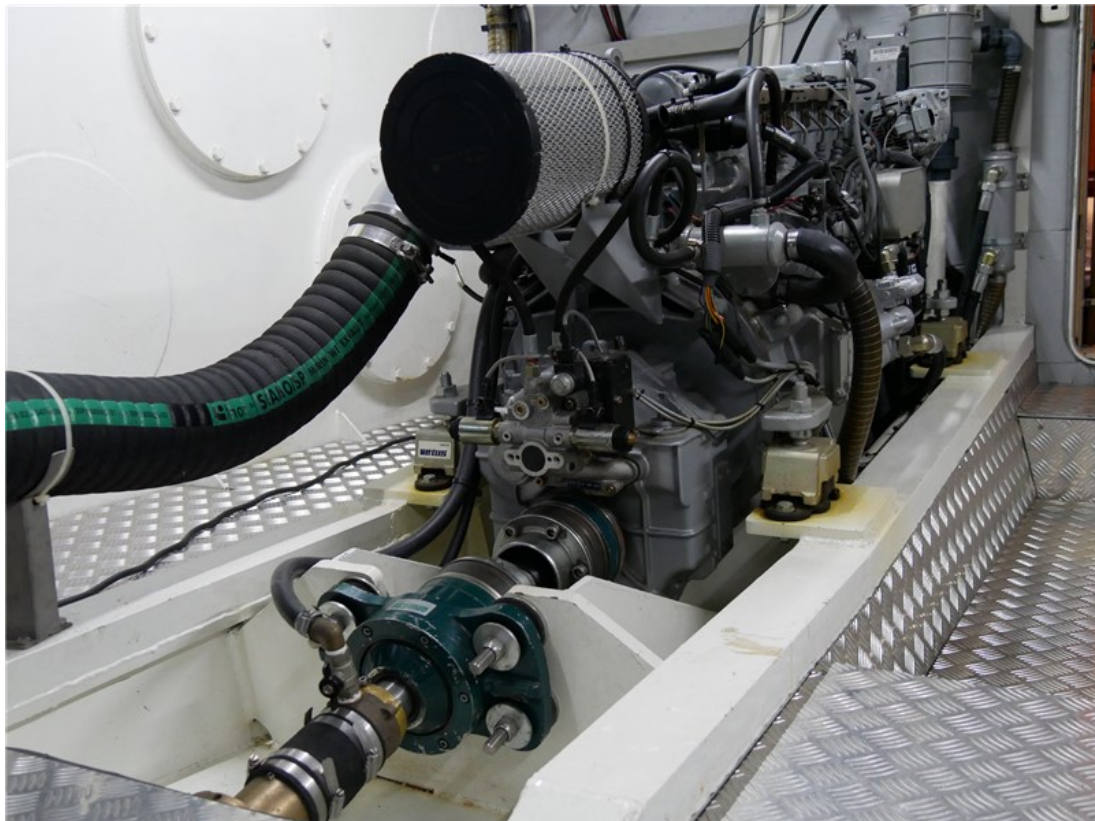

ELBURG YACHTING®

international yachtbrokers

Gegevens worden geacht juist te zijn, doch worden niet gegarandeerd. - Whilst every care has been taken in the preparation of the particulars, their correctness is not guaranteed.

J.P. Broekhovenstraat 37
8081 HB Elburg
The Netherlands

Referentie
B24014123

info@elburgyachting.nl
www.elburgyachting.nl
+31 525 68 68 68