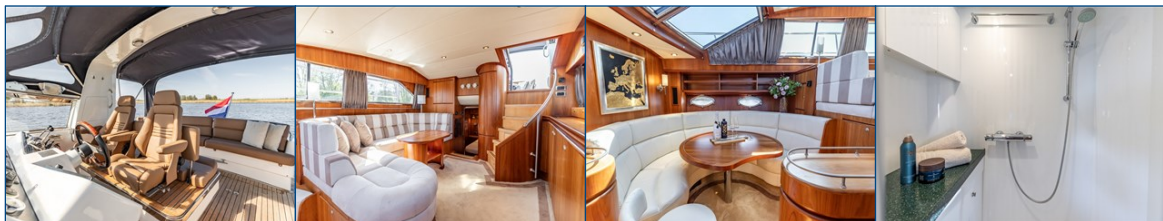

- 📏 Appr. 14.80 x 4.50 x 1.30 m
- 🏢 Atlantic Shipyards - Workum
- 👤 John A. Bennett & Associates
- 🕒 2008
- ⚡ CE A
- 🚗 2 x 430 pk Volvo Penta D6
- 🛖 2 x
- ⚓ Elburg Yachting
- 💡 Sold
- € € 395.000,-

Gegevens worden geacht juist te zijn, doch worden niet gegarandeerd. - Whilst every care has been taken in the preparation of the particulars, their correctness is not guaranteed.

J.P. Broekhovenstraat 37
8081 HB Elburg
The Netherlands

Reference number
B25014283

info@elburgyachting.nl
www.elburgyachting.nl
+31 525 68 68 68