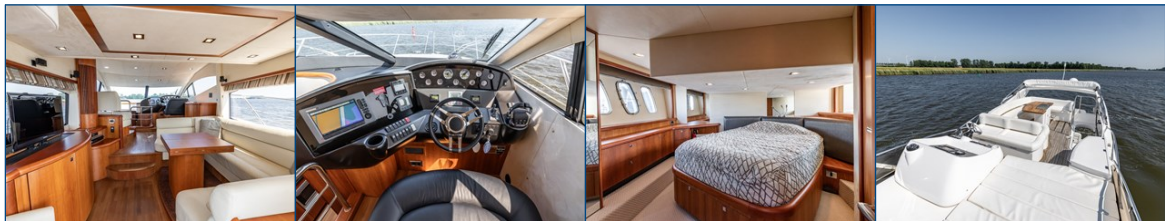

ELBURG YACHTING®

international yachtbrokers

- 📏 Appr. 17.60 x 4.63 x 1.26 m
- 🌐 Sunseeker International - UK
- 🌐 Sunseeker International - UK
- 🕒 2011
- ⚖️ B
- 🚗 2 x 800 pk Volvo Penta D13
- 🛖 3 x
- ⚓ Elburg Yachting
- 💡 Sold
- € Price on request

Gegevens worden geacht juist te zijn, doch worden niet gegarandeerd. - Whilst every care has been taken in the preparation of the particulars, their correctness is not guaranteed.

J.P. Broekhovenstraat 37
8081 HB Elburg
The Netherlands

Reference number
B25064327

info@elburgyachting.nl
www.elburgyachting.nl
+31 525 68 68 68