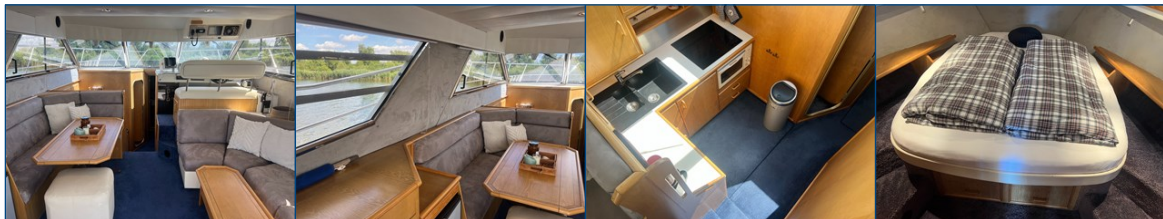

- 📏 Appr. 16.40 x 4.60 x 1.10 m
- 🏴‍☠️ Fairline Boats Plc - UK
- ⚓ Fairline Boats Plc - UK
- 🕒 1988
- ⚖️ nvt
- 🚗 2 x 350 pk Volvo Penta TAMD 71A
- 🛖 4 x
- ⚓ Elburg Yachting
- 💡 Sold
- € Price on request

Gegevens worden geacht juist te zijn, doch worden niet gegarandeerd. - Whilst every care has been taken in the preparation of the particulars, their correctness is not guaranteed.

J.P. Broekhovenstraat 37
8081 HB Elburg
The Netherlands

Reference number
B25064338

info@elburgyachting.nl
www.elburgyachting.nl
+31 525 68 68 68