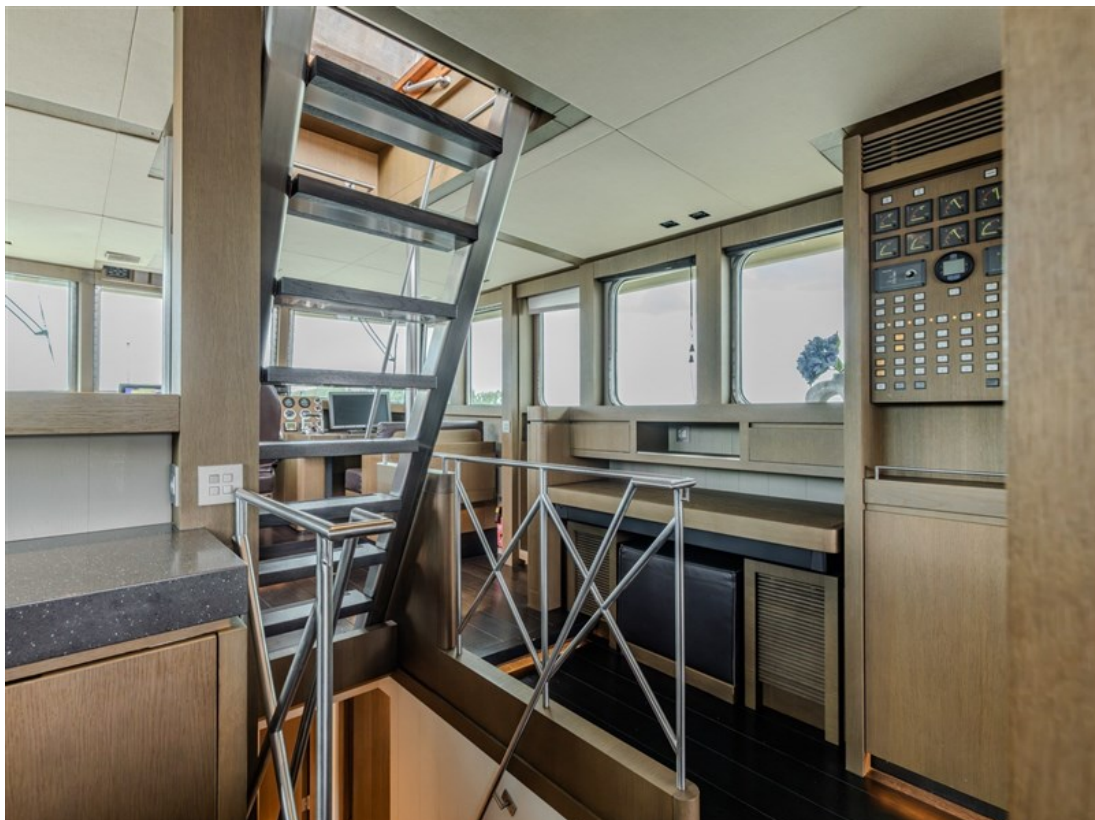

ELBURG YACHTING®

international yachtbrokers

Gegevens worden geacht juist te zijn, doch worden niet gegarandeerd. - Whilst every care has been taken in the preparation of the particulars, their correctness is not guaranteed.

J.P. Broekhovenstraat 37
8081 HB Elburg
The Netherlands

Reference number
B25074359

info@elburgyachting.nl
www.elburgyachting.nl
+31 525 68 68 68