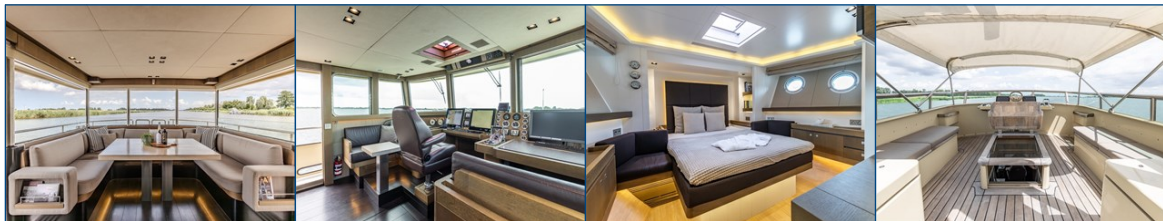

- 📏 Appr. 20.00 x 5.60 x 1.80 m
- 🏗️ Flevo Jachtbouw - Nijkerk
- 🚤 Pieter Beeldsnijder - Edam
- 🕒 2008
- ⚡ CE A
- 🚗 2 x 300 pk John Deere 6081 AFM75
- 🛖 3 x
- ⚓ Elburg Yachting
- 💡 Sold
- € Price on request

Gegevens worden geacht juist te zijn, doch worden niet gegarandeerd. - Whilst every care has been taken in the preparation of the particulars, their correctness is not guaranteed.

J.P. Broekhovenstraat 37
8081 HB Elburg
The Netherlands

Reference number
B25074359

info@elburgyachting.nl
www.elburgyachting.nl
+31 525 68 68 68