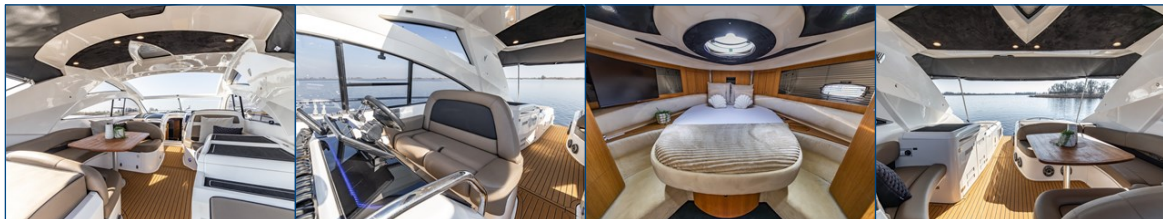

ELBURG YACHTING®

international yachtbrokers

- 📏 Appr. 15.73 x 4.27 x 1.09 m
- ✂️ Fairline Boats Plc - UK
- ⚓ Fairline Boats Plc - UK
- 🕒 2008
- CE B
- 🚗 2 x 775 pk Volvo Penta D12-800
- 🛖 3 x
- ⚓ Elburg Yachting
- 💡 Now lying in Elburg
- € Price on request

Gegevens worden geacht juist te zijn, doch worden niet gegarandeerd. - Whilst every care has been taken in the preparation of the particulars, their correctness is not guaranteed.

J.P. Broekhovenstraat 37
8081 HB Elburg
The Netherlands

Reference number
B25124414

info@elburgyachting.nl
www.elburgyachting.nl
+31 525 68 68 68