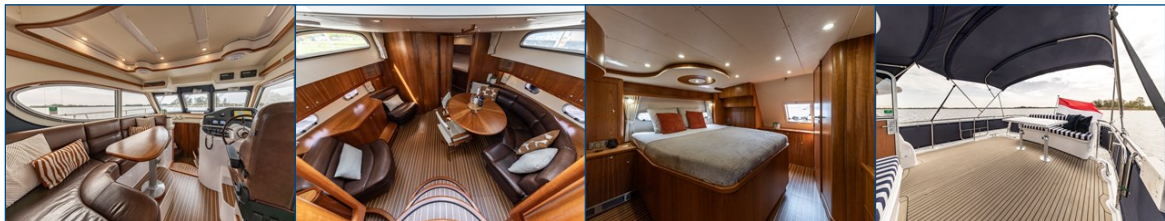

# ELBURG YACHTING®

international yachtbrokers

**Elling E4 Ultimate**

- 📏 Appr. 14.95 x 2.24 x 1.20 m
- 🏢 Neptunus Shipyards - Aalst
- 🏢 Neptunus Shipyards - Aalst
- 🕒 2018
- ⚖️ A
- 🚗 1 x 435 pk Volvo Penta
- 🛳️ 3 x
- ⚓ Elburg Yachting
- 💡 Just Listed
- € € 597.000,-