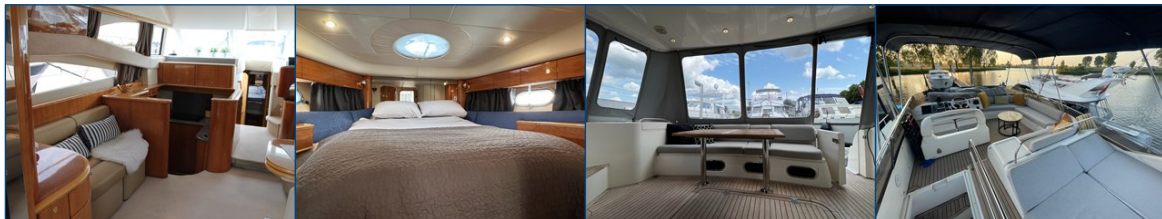

- 📏 Appr. 15.90 x 4.47 x 1.00 m
- ✂️ Princess Yachts - UK
- ⚓ Olesinski - UK
- 🕒 1997
- ⚖️ nvt
- 🚗 2 x 610 pk Volvo Penta TAMD 112P
- 🛏️ 3 x + 1 x crew cabin
- ⚓ On request
- 💡 Just Listed
- € € 249.000,-

Gegevens worden geacht juist te zijn, doch worden niet gegarandeerd. - Whilst every care has been taken in the preparation of the particulars, their correctness is not guaranteed.

J.P. Broekhovenstraat 37
8081 HB Elburg
The Netherlands

Reference number
B26044464

info@elburgyachting.nl
www.elburgyachting.nl
+31 525 68 68 68