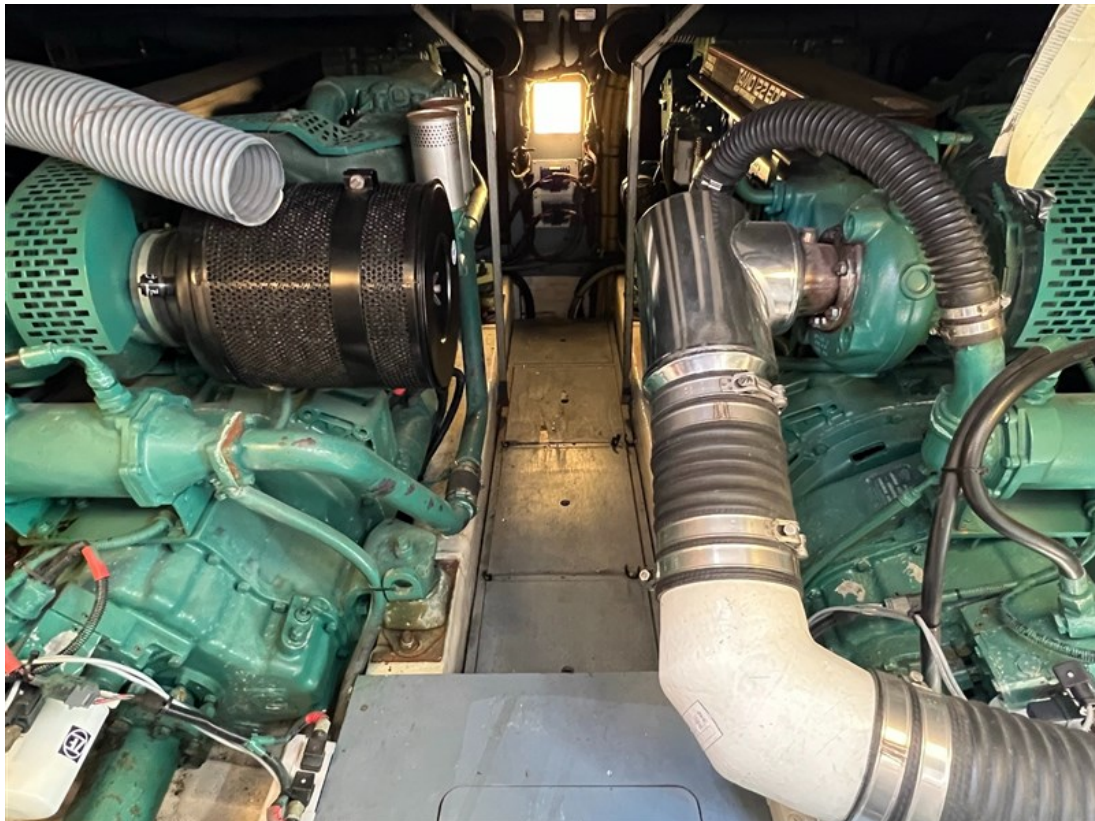

ELBURG YACHTING®

international yachtbrokers

Gegevens worden geacht juist te zijn, doch worden niet gegarandeerd. - Whilst every care has been taken in the preparation of the particulars, their correctness is not guaranteed.

J.P. Broekhovenstraat 37
8081 HB Elburg
The Netherlands

Reference number
B26044464

info@elburgyachting.nl
www.elburgyachting.nl
+31 525 68 68 68