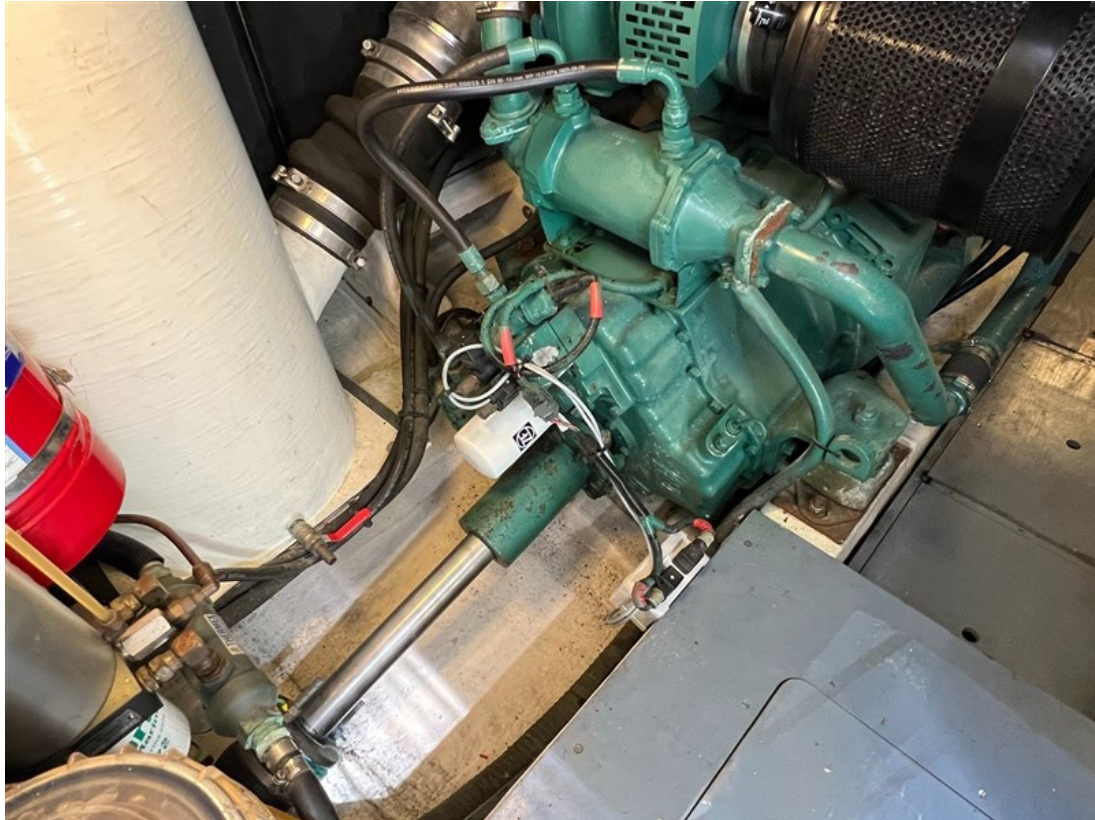

ELBURG YACHTING®

international yachtbrokers

Gegevens worden geacht juist te zijn, doch worden niet gegarandeerd. - Whilst every care has been taken in the preparation of the particulars, their correctness is not guaranteed.

J.P. Broekhovenstraat 37
8081 HB Elburg
The Netherlands

Reference number
B26044464

info@elburgyachting.nl
www.elburgyachting.nl
+31 525 68 68 68