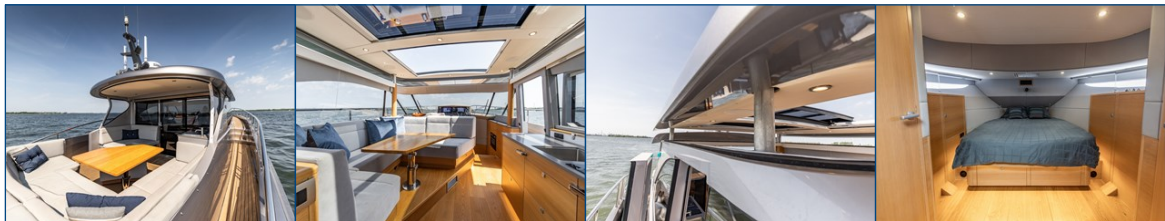

- 📏 Appr. 15.70 x 4.70 x 1.20 m
- 🏴‍☠️ Steeler Yachts - Steenwijk NL
- 🏴‍☠️ Steeler Yachts - Steenwijk NL
- 🕒 2021
- ⚖️ A
- 🏎️ 2 x 600 pk Cummins QSC 8.3
- 🛖 2
- ⚓ On request
- 💡 Just Listed
- € € 1.600.000,-

Gegevens worden geacht juist te zijn, doch worden niet gegarandeerd. - Whilst every care has been taken in the preparation of the particulars, their correctness is not guaranteed.

J.P. Broekhovenstraat 37
8081 HB Elburg
The Netherlands

Reference number
B26064487

info@elburgyachting.nl
www.elburgyachting.nl
+31 525 68 68 68